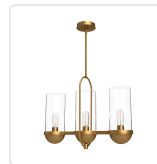

alora mood

P. 1.855.855.8926

CANADA: 19054 28TH Avenue Surrey - BC V3Z 6M3

USA: 3035 E. Lone Mountain Rd - Las Vegas, NV, 89081

CYRUS LP539024

FIXTURE DIMENSIONS	L23-1/2" x W7-1/2" x H17-5/8"
LAMP TYPE	E26
MAX WATTAGE	60W
BULB QTY	3
BULBS INCLUDED	No
VOLTAGE	120V
GLASS DETAILS	Clear Glass
MATERIAL	Glass; Steel;
ROD LENGTH	46" Max (3x12" + 1x6" + 1x4")
DIAMETER OF ROD	1/2"
WIRE LENGTH	60"
MINIMUM HANG HEIGHT	25"
SLOPED CEILING ADAPTABLE	Yes, Up to 45 Degrees
LOCATION	Dry
CANOPY DIMENSIONS	D5" x H1"
BRAND	Alora Mood

[D - Diameter, L - Length, W - Width, H - Height, E - Extension]

AVAILABLE FINISHES:

LP539024AGCL
Aged Gold/Clear
Glass

LP539024MBCL
Clear Glass/Matte
Black

*For complete warranty terms, please visit: www.aloralighting.com/warranty