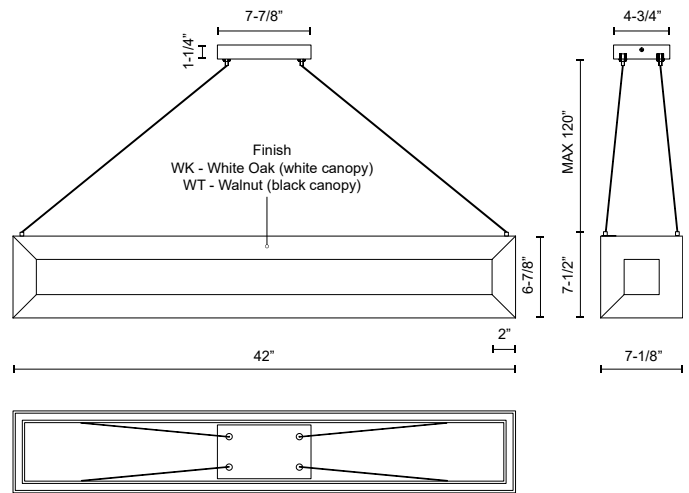

MORINA LP32942

PENDANTS

PROJECT

SPECIFICATION DETAILS

Fixture Dimensions	L42" x W7-1/8" x H7-1/2"
Light Source	LED with DC Driver
Wattage	57W
Total Lumens	4670lm
Delivered Lumens	1990lm*
Voltage	120V
Color Temperature	3000K
CRI (Ra)	90CRI
Optional Color Temps	2700K - 5000K Available, Minimum Order Quantities Apply
LED Rated Life	50,000 hours
Dimming	100% - 10%, TRIAC or ELV Dimmer (Not Included)
Diffuser Details	White Silicone
Adjustable	Yes
Wire Length	120" Max
Wire Type	WK - White; WT - Black
Minimum Hang Height	32"
Sloped Ceiling Adaptable	Yes
Location	Dry
Illumination Direction	Up/Down
Canopy Dimensions	L7-7/8" x W4-3/4" x H1-1/4"

* For custom options, consult factory for details.

* For warranty information, please visit www.kuzcolighting.com/warranty

DESCRIPTION

The Morina Collection is a fantastic way to bring natural tones and geometric designs inside the home. Stunning wood veneer provides a home for the frosted silicone diffuser and delivers ample up-and-down lighting that's great for any space in the home. The modern cubist shapes and white oak or walnut color options blend well with modern décor or rustic-style interiors.

KUZCO

19054 28TH AVENUE
SURREY - BC V3Z 6M3
CANADA

WWW.KUZCOLIGHTING.COM

COMMENT