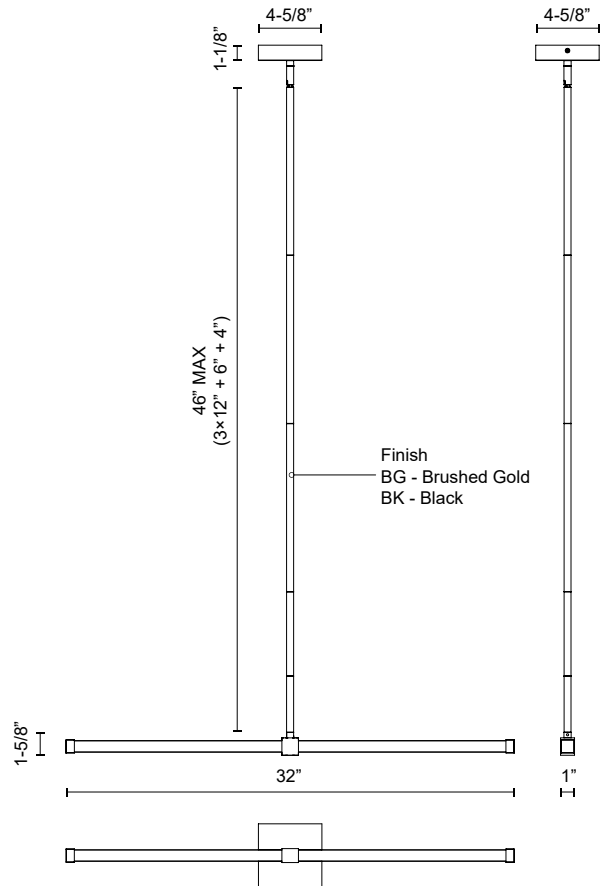

KUZCO

19054 28TH AVENUE
SURREY - BC V3Z 6M3
CANADA

WWW.KUZCOLIGHTING.COM

COMMENT