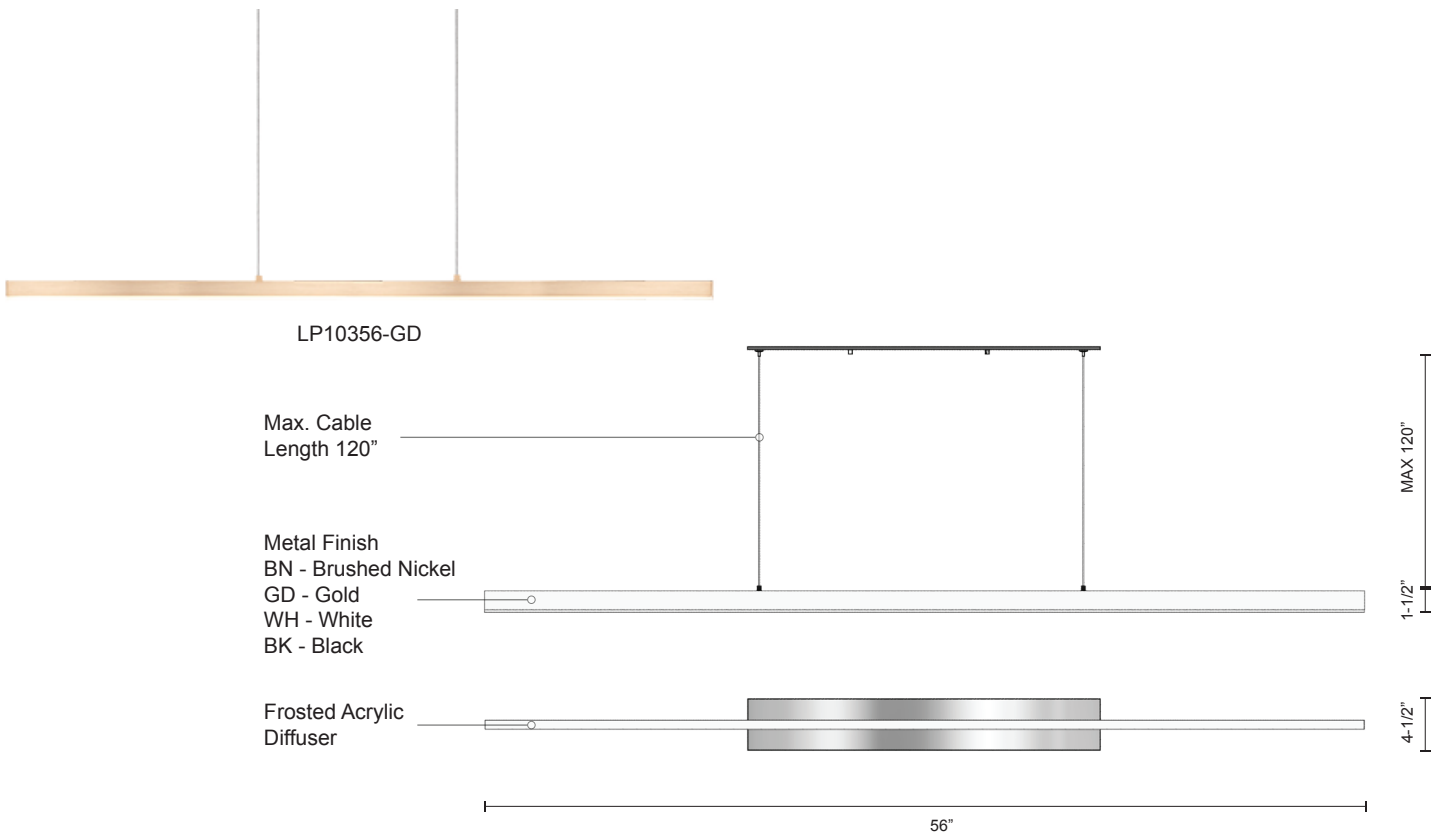

LP10356

SPECIFICATION SHEET

PROJECT	
DATE	TYPE

Sophisticated LED technology meets modern linear pendant

- Linear metal shades in brushed nickel, black, gold or white
- Frosted acrylic diffuser
- Dimmable with ELV dimmer (Not included)
- 120V

Color Temp 3000K
 CRI (Ra) >90
 Dimming 100% - 10%
 Rated Life 50,000 hours

Voltage	Watt	LED Lumens	Delivered Lumens	Finish(es)
120V	35W	3000	TBD	BN - Brushed Nickel
120V	35W	3000	TBD	WH - White
120V	35W	3000	TBD	BK - Black
120V	35W	3000	TBD	GD - Gold

LP10356-BN LP10356-BK LP10356-WH