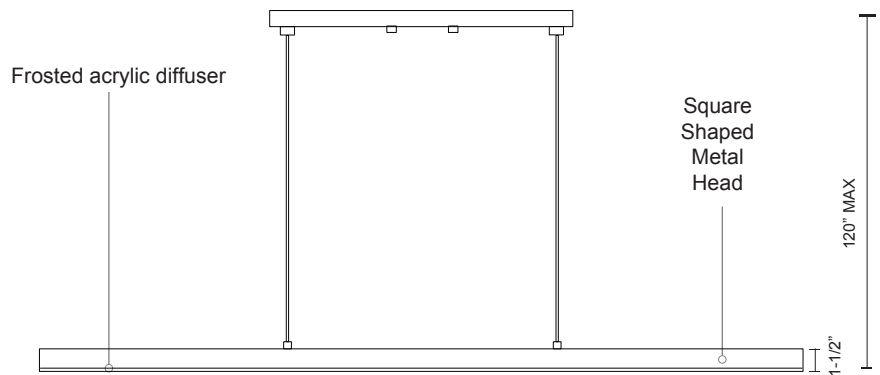

*Subject to testing confirmation

KUZCO
LIGHTING

20160114

19054 28th Avenue
Surrey, BC, Canada
V3Z 6M3

T: 604 538 7162
F: 604 538 7196
W: Kuzcolighting.com