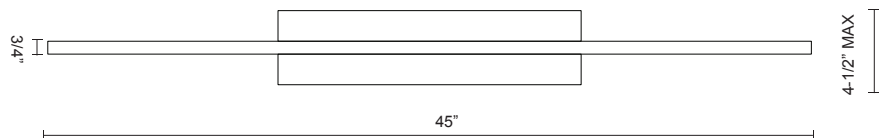

*Subject to testing confirmation

KUZCO
LIGHTING

20160114

19054 28th Avenue
Surrey, BC, Canada
V3Z 6M3

T: 604 538 7162
F: 604 538 7196
W: Kuzcolighting.com