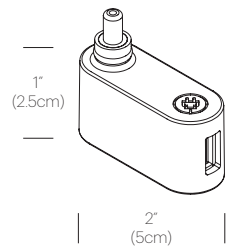

## DIMENSIONS

LINK MEDIUM CLAMP

LINK SMALL CLAMP

LINK USB PORT ADD-ON

LINK MEDIUM SURFACE MOUNT

LINK SMALL SURFACE MOUNT

SURFACE MOUNT AVAILABLE FOR 2-1/2" (5-3cm) AND 1.2-3" (3-7.6cm) WORKSURFACES