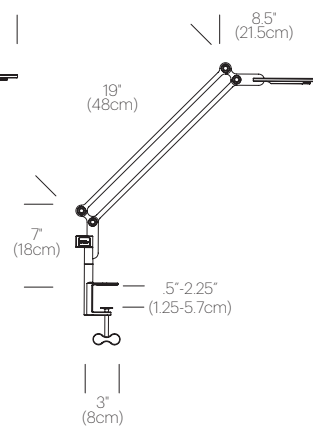

## PACKAGING WEIGHT AND DIMENSIONS

Link Clamp Small:	3.4LBS	33.5" X 7" X 4.5"
	1.5KGS	85cm X 18cm X 11cm
Link Clamp Medium:	3.6LBS	33" X 6.5" X 4.5"
	1.6KGS	84cm X 17cm X 11cm

## FINISHES

## DIMENSIONS

LINK MEDIUM CLAMP

LINK SMALL CLAMP

LINK USB PORT ADD-ON

LINK MEDIUM SURFACE MOUNT

LINK SMALL SURFACE MOUNT

SURFACE MOUNT AVAILABLE FOR 2-1/2" (5-3cm) AND 1.2-3" (3-7.6cm) WORKSURFACES