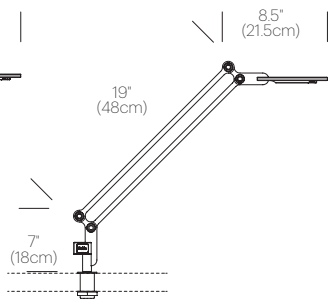

## PACKAGING WEIGHT AND DIMENSIONS

Link Clamp Small:	3.4LBS	33.5" X 7" X 4.5"
	1.5KGS	85cm X 18cm X 11cm
Link Clamp Medium:	3.6LBS	33" X 6.5" X 4.5"
	1.6KGS	84cm X 17cm X 11cm

## DIMENSIONS

LINK MEDIUM CLAMP

LINK SMALL CLAMP

LINK USB PORT ADD-ON

LINK MEDIUM SURFACE MOUNT

LINK SMALL SURFACE MOUNT

SURFACE MOUNT AVAILABLE FOR 2-1/2" (5-3cm) AND 1.2-3" (3-7.6cm) WORKSURFACES