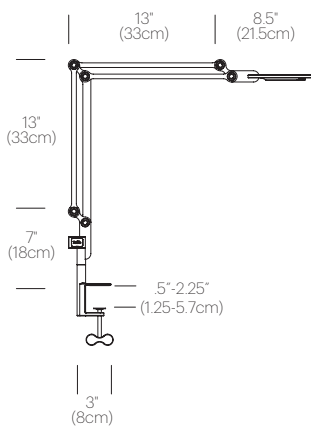

## SPECIFICATIONS

- Voltage: 120-240V 50-60Hz
- Power Consumption: 7.5W
- Color Temperature: 3000K
- Luminosity: 350 Lumens
- Luminaire efficacy: 47 Lumens/Watt
- Color Rendition Index: 90 CRI
- 50K hour lifespan
- Cable length: 8' (244cm)
- Global multi-plug adapter available
- 1 year warranty

## PACKAGING WEIGHT AND DIMENSIONS

Link Clamp Small:	3.4LBS	33.5" X 7" X 4.5"
	1.5KGS	85cm X 18cm X 11cm
Link Clamp Medium:	3.6LBS	33" X 6.5" X 4.5"
	1.6KGS	84cm X 17cm X 11cm

## DIMENSIONS

LINK MEDIUM CLAMP

LINK SMALL CLAMP

LINK USB PORT ADD-ON

LINK MEDIUM SURFACE MOUNT

LINK SMALL SURFACE MOUNT

SURFACE MOUNT AVAILABLE FOR 2-1/2" (5-3cm) AND 1.2-3" (3-7.6cm) WORKSURFACES