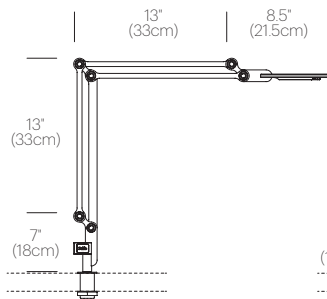

## PACKAGING WEIGHT AND DIMENSIONS

Link Clamp Small:	3.4LBS	33.5" X 7" X 4.5"
	1.5KGS	85cm X 18cm X 11cm
Link Clamp Medium:	3.6LBS	33" X 6.5" X 4.5"
	1.6KGS	84cm X 17cm X 11cm

## DIMENSIONS

LINK MEDIUM CLAMP

LINK SMALL CLAMP

LINK USB PORT ADD-ON

LINK MEDIUM SURFACE MOUNT

LINK SMALL SURFACE MOUNT

SURFACE MOUNT AVAILABLE FOR 2-1/2" (5-3cm) AND 1.2-3" (3-7.6cm) WORKSURFACES