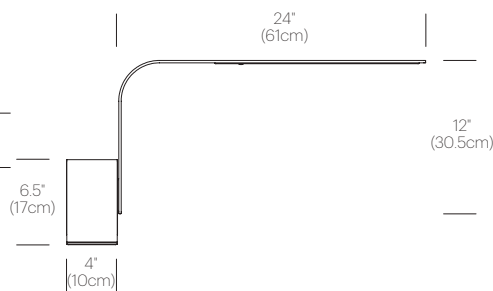

## PACKAGING WEIGHT AND DIMENSIONS

LIM:	8.95LBS	25.5" X 13.5" X 2.5"
	4.1KGS	65cm X 34cm X 6cm

## DIMENSIONS

LIM L

LIM C