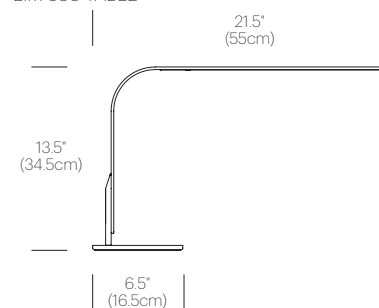

CERTIFICATIONS

PACKAGING WEIGHT AND DIMENSIONS

LIM360:	4.9LBS	25.5" X 10" X 2.5"
	2.2KGS	65cm X 25cm X 6cm

NOTES

- Occupancy sensor model available upon request
- Custom requests can be considered on volume orders

BRASS/
BRASS INSERT

COPPER/
COPPER INSERT

DIMENSIONS

LIM 360 TABLE

LIM 360 SURFACE MOUNT

SURFACE MOUNT AVAILABLE FOR 25-15" (6-38cm)
AND 15-3" (3.8-76cm) WORKSURFACES

Pablo