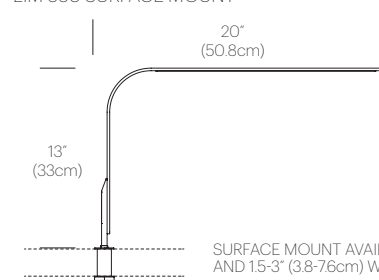

CERTIFICATIONS

PACKAGING WEIGHT AND DIMENSIONS

LIM360:	4.9LBS	25.5" X 10" X 2.5"
	2.2KGS	65cm X 25cm X 6cm

NOTES

- Occupancy sensor model available upon request
- Custom requests can be considered on volume orders

BRASS/
BRASS INSERT

COPPER/
COPPER INSERT

DIMENSIONS

LIM 360 TABLE

LIM 360 SURFACE MOUNT

SURFACE MOUNT AVAILABLE FOR 25-15" (6-38cm)
AND 15-3" (3.8-76cm) WORKSURFACES

Pablo