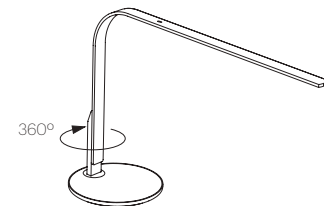

LIGHT CONTROL

Full range dim control 100%-10% (optical switch)

FEATURES

- 360° arm rotation
- Advanced LED array eliminates multiple shadow
- USB charging port
- Ships flat-packed
- Removable insert
- OCC model available upon request

CERTIFICATIONS

PACKAGING WEIGHT AND DIMENSIONS

LIM360:	4.9LBS	25.5" X 10" X 2.5"
	2.2KGS	65cm X 25cm X 6cm

NOTES

- Occupancy sensor model available upon request
- Custom requests can be considered on volume orders

FINISHES

ALUMINUM/
SILVER INSERT

ALUMINUM/
WALNUT INSERT

NARANJO/
WALNUT INSERT

WHITE/
WALNUT INSERT

WHITE/
SILVER INSERT

BLACK/
BLACK INSERT

BLACK/
WALNUT INSERT

BRASS/
BRASS INSERT

COPPER/
COPPER INSERT

DIMENSIONS

LIM 360 TABLE

LIM 360 SURFACE MOUNT

SURFACE MOUNT AVAILABLE FOR 25-15" (6-38cm)
AND 15-3" (3.8-76cm) WORKSURFACES

Pablo