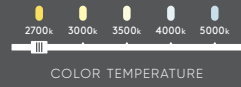

# Vanity light

These modern LED vanity lights can be installed in 2 directions; horizontal or vertical based on your desired lighting layout. Let your imagination go.

DRY

**ADA**  
COMPLIANT

| Model                  | Size | Watts | Delivered lumens | LED lumens | CRI | Color °T                       | Voltage |
|------------------------|------|-------|------------------|------------|-----|--------------------------------|---------|
| <b>LEDVAN003-CC-24</b> | 24"  | 22 W  | 1300 lm          | 1600 lm    | 90  | 2700, 3000, 3500, 4000, 5000 K | 120 V   |
| <b>LEDVAN003-CC-32</b> | 32"  | 35 W  | 1900 lm          | 4000 lm    | 90  | 2700, 3000, 3500, 4000, 5000 K | 120 V   |

**Specifications**

Over 50,000 hours of service life  
 Warm white light output  
 ADA compliant  
 Superior color consistency  
 Integrated dimmable driver  
 Switch-selectable CCT: 2700 K/  
 3000 K/3500 K/4000 K/5000 K in canopy  
 Suitable for dry locations  
 Refer to website for dimmer compatibility  
 5-year warranty

**Finish**

- BK** Black
- CH** Chrome
- SN** Satin Nickel

**Note**

Other Color °T and Finishes available, but may require MOQ's and longer lead times. Please contact your DALs representative for more information.