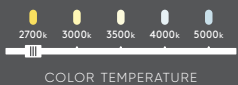

Vanity light

The flexibility of our LED vanity will give you many options to work with. It can be installed horizontally or vertically, and is available in 2 finishes.

DAMP

ADA
COMPLIANT

Model	Size	Watts	Delivered lumens	LED lumens	CRI	Color °T	Voltage
LEDVAN002-CC-24	24"	24 W	1300 lm	2000 lm	80	2700, 3000, 3500, 4000, 5000 K	120 V
LEDVAN002-CC-36	36"	32 W	1900 lm	2500 lm	80	2700, 3000, 3500, 4000, 5000 K	120 V

Specifications

Over 50,000 hours of service life
 Warm white light output
 Round frosted glass lens
 ADA compliant
 Low power consumption
 Superior color consistency
 Integrated dimmable direct AC LED technology

Switch-selectable CCT: 2700 K/
 3000 K/3500 K/4000 K/5000 K in canopy
 Suitable for damp locations
 Refer to website for dimmer compatibility
 5-year warranty

Finish

-  **CH** Chrome
-  **SN** Satin Nickel