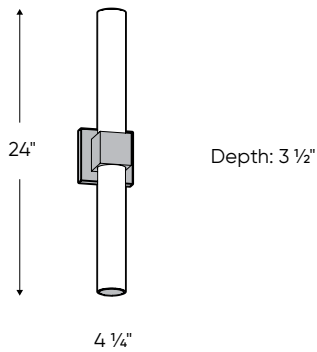

Model	Size	Watts	Delivered lumens	LED lumens	CRI	Color °T	Voltage
LEDVAN002-CC-24	24"	24 W	1300 lm	2000 lm	80	2700, 3000, 3500, 4000, 5000 K	120 V
LEDVAN002-CC-36	36"	32 W	1900 lm	2500 lm	80	2700, 3000, 3500, 4000, 5000 K	120 V

Specifications

Over 50,000 hours of service life
Warm white light output
Round frosted glass lens
ADA compliant
Low power consumption
Superior color consistency
Integrated dimmable direct AC LED technology

Switch-selectable CCT: 2700 K/3000 K/3500 K/4000 K/5000 K in canopy
Suitable for damp locations
Refer to website for dimmer compatibility
5-year warranty

Finish

- **CH** Chrome
- **SN** Satin Nickel

Order example

LEDVAN002-CC-36CH
LEDVAN002-CC-36 36" round lens vanity fixture in a chrome finish

Note

Other Color °T and Finishes available, but may require MOQ's and longer lead times. Please contact your DALs representative for more information.

LEDVAN002-CC-24