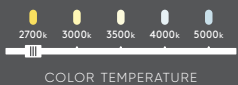

Vanity light

The flexibility of our LED vanity will give you many options to work with. It can be installed horizontally or vertically, and is available in 2 finishes.

DAMP

ADA
COMPLIANT

Model	Size	Watts	Delivered lumens	LED lumens	CRI	Color °T	Voltage
LEDVAN002-CC-24	24"	24 W	1300 lm	2000 lm	80	2700, 3000, 3500, 4000, 5000 K	120 V
LEDVAN002-CC-36	36"	32 W	1900 lm	2500 lm	80	2700, 3000, 3500, 4000, 5000 K	120 V

Specifications

Over 50,000 hours of service life
 Warm white light output
 Round frosted glass lens
 ADA compliant
 Low power consumption
 Superior color consistency
 Integrated dimmable direct AC LED technology

Switch-selectable CCT: 2700 K/3000 K/3500 K/4000 K/5000 K in canopy
 Suitable for damp locations
 Refer to website for dimmer compatibility
 5-year warranty

Finish

-  **CH** Chrome
-  **SN** Satin Nickel