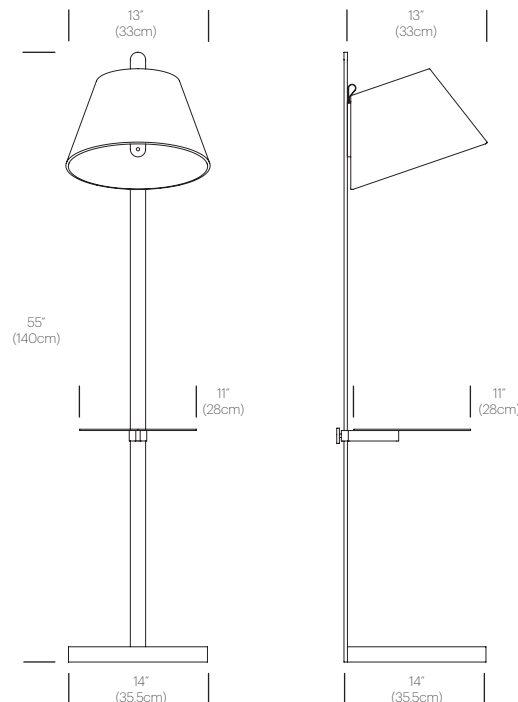

LIGHT CONTROL

Full range dim control 100%-10% (optical switch)

FEATURES

360° shade rotation
Unlimited height adjustability
Magnetic attachment

SPECIFICATIONS

Voltage: 120-240V 50-60Hz
Power consumption: 5.5W
Color temperature: 3000K
Luminosity: 350 Lumens
Luminaire efficacy: 64 Lumens/Watt
Color Rendition Index: 90+ CRI
50K Hour lifespan
Cable length: 9' (274cm)
1 year warranty
Patent pending

CERTIFICATIONS

PACKAGING WEIGHT AND DIMENSIONS

Lana Floor:	7LBS	14" X 14" X 55"
	3.2KGS	35.5cm X 35.5cm X 140cm

NOTES

Custom requests can be considered on volume orders

Pablo

SHADE FINISHES

BASE FINISHES

PEDESTAL FINISH

DIMENSIONS

LANA FLOOR

LANA WALL

DESCRIPTION

Inspired by a fusion of craft and advanced manufacturing, the Lana series is designed to adapt to any space. Lana is comprised of a unique magnetic felt shade that provides limitless attachment possibilities. The new collection debuts with a magnetic LED module which guarantees maximum freedom allowing the light to be attached to any ferrous surface bringing three distinct personalities: wall, table, and floor (with adjustable pedestal).