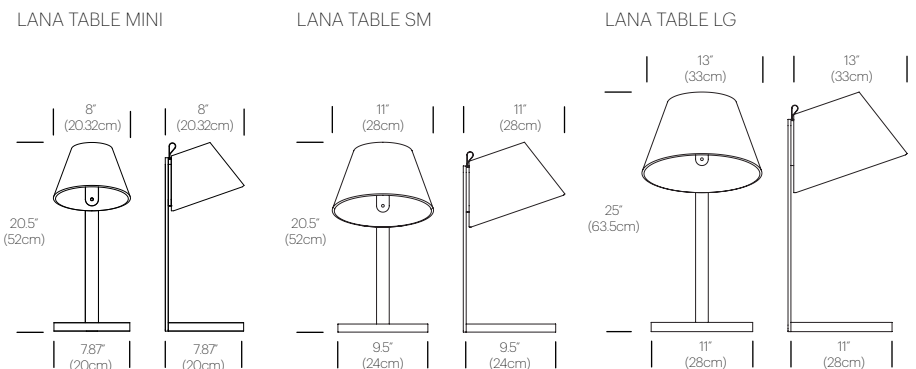

DIMENSIONS