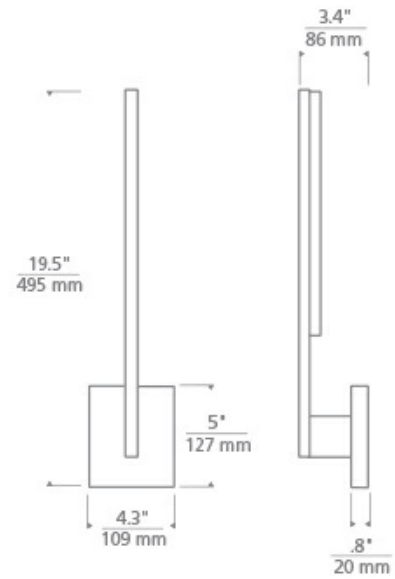

KLEE 20 WALL

PRODUCT FEATURES

- Klee 20 Wall Sconce features a modern minimalist design with clean, geometric lines.
- Offered in two sizes, 20" and 30" high. Three finish options include White Marble accented with your choice of Natural Brass that will patina over time or Polished Nickel, and Nightshade Black.
- Features integrated LED and a thin acrylic panel of light guide technology providing a generous amount of downward illumination.
- Dimmable with most LED compatible ELV and Triac dimmers. 277V dimmable with and 0-10V dimmer.
- Mounts up or down
- Protected by a 5-year warranty. please visit the "About Us" Page on techlighting.com for more for warranty details

Nightshade Black/
Nightshade Black

Nightshade Black/
Nightshade Black Polished Nickel/
White Marble

LAMPING

Includes 11.7 watt, 939 delivered lumens, 3000K 90 CRI LED module. 120V dimmable with most LED compatible ELV and TRIAC Dimmers. 277V compatible with 0-10V dimmers. ADA compliant. Mounts up or down. 120V or 277V.

ORDERING INFORMATION

700WSKLE	LENGTH (A)	FINISH	LAMP
	20 20"	NB NATURAL BRASS	-LED930 INTEGRATED LED 90 CRI 3000K 120V
		B NIGHTSHADE BLACK	-LED930-277 INTEGRATED LED 90 CRI 3000K 277V
		N POLISHED NICKEL	

700WSKLE _____

JOB NAME _____

NOTES _____

SPECIFICATIONS

HARDWARE MATERIAL	Metal
SHADE MATERIAL	Glass
NET WEIGHT	3.5 lbs
HEIGHT	19.5in
WIDTH	3.3in
LENGTH	4.3in
MIN. EXTENSION FROM WALL	3.3in
UP LIGHT / DOWN LIGHT / BOTH?	
WET LISTED	
DAMP LISTED	Yes
DRY LISTED	
UP / DOWN	
HORIZONTAL / VERTICAL	
WALL / CEILING MOUNT	
GENERAL LISTING	
ADA COMPLIANT	
INCLUDES	