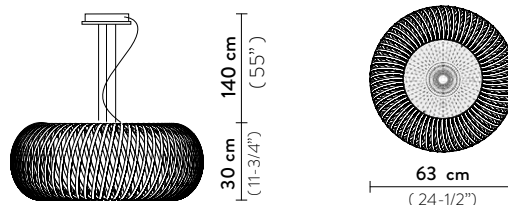

KALATOS - SUSPENSION

DESIGN BY ELISA GIOVANNONI

TECHNICAL SPECIFICATIONS

KALATOS SUSPENSION - BLACK/GOLD

SUSPENSION

BULBS: 4 X 12W LED Filament

With: *Magnetic System*®

Made of: Metallized Polycarbonate or Lentiflex®

Color: ■ BLACK / GOLD ■ PRISMA

CE IP 20 □ ▽ ENEC

BLACK/GOLD

PRISMA

KALATOS ENTIRE COLLECTION

ENERGY CLASS