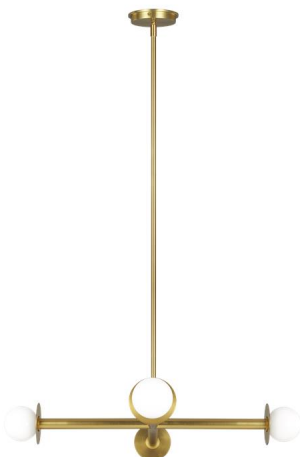

GENERATION LIGHTING

KC1064BBS: Wide Chandelier

Dimensions:

Diameter: 30" **Overall Height:** 61 1/2"
Length: 30" **Wire:** 180" (color/Clear Silver)
Height: 4 1/4" **Mounting Proc.:** Screw(s)
Weight: 7.16 lbs. **Connection:** Mounted To Box

Bulbs:

4 - Halogen G9 T4 60w Max. 120v - Not included

Features:

- This fixture features mouth-blown glass and slight variations are an inherent part of the handcrafting process.

Material List:

1 Body - Steel - Burnished Brass
 4 12" Stem - Steel - Burnished Brass
 1 6" Stem - Steel - Burnished Brass

Safety Listing:

Safety Listed for Damp Locations

Collection: Nodes

Steel frame adds strength and durability, showcasing the delicate blown glass opal diffuser.

Supplied with 15' of wire

Available in two finish options: Burnished Brass and Midnight Black

Shade / Glass / Diffuser Details:

Part	Material	Finish	Quantity	Item Number	Length	Width	Height	Diameter	Fitter Diameter	Shade Top Length	Shade Top Width	Shade Top Diameter
Shade	Glass	White	4				3 1/4	3 1/2				