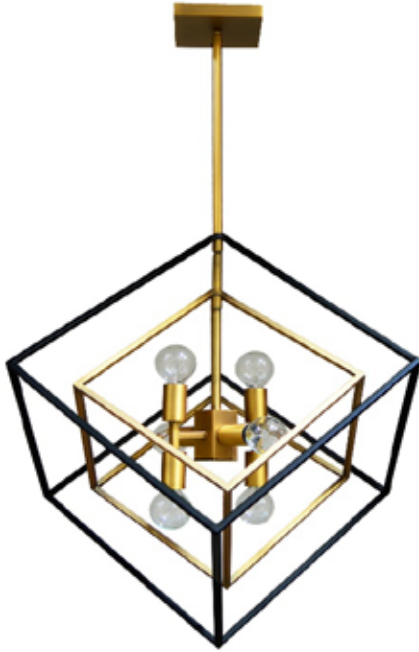

**KAP-196P-VB-MB - 6LT Pendant, Vintage Bronze & Matte Black Finish**

6 Light Pendant, Vintage Bronze / Matte Black Finish

Height	24	No. of Bulbs	6
Width/Length	19	LED Compatible	LED Compatible
Depth	22	Total Wattage	360
Weight	10		
Body Material	Metal	Second Material	Metal
Finish/Color	Vintage Bronze	Second Finish/Color	Matte Black
Type of Finish	Electroplated	Second Type of Finish	Painted
Bulb 1 Amount	6	Rated For	Dry Location
Bulb 1 Base Type	E12	Voltage	120
Bulb 1 Max Watt.	60	Approval	cUL or equivalent
Bulb 1 Included	No	Warranty	1 Year
Bulb 1 Lumens		Instal Position	Ceiling
Bulb 1 CRI			

Date:	Notes:
Fixture Type:	
Job Name:	

**Lighting • LED • Shades • Custom Designs**

TORONTO | BUFFALO | LIGHTFAIR | DALLAS MARKET CENTRE # 4303

 [www.dainolite.com](http://www.dainolite.com)
 1-888-564-1262
  [dainolite@dainolite.com](mailto:dainolite@dainolite.com)  
 /dainolite
  /dainoliteld
  /dainolite