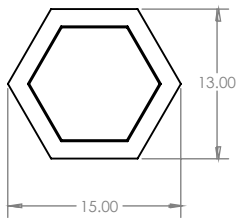

DIMENSIONS

hexagon sconce

small

medium

large

DESIGN

2016

MATERIALS

19.5 W/metre

Small: 27W, Medium:39W,

Large:46W

OUTPUT

388 lumens/ft

Small: 1455 lm, Medium: 2134 lm,

Large: 2522

Equivalent incandescent 75-100W