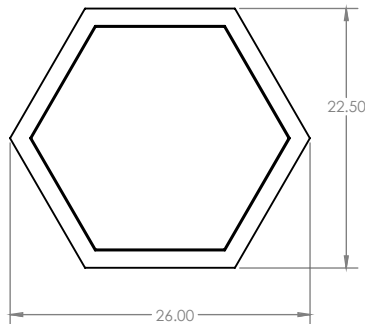

DIMENSIONS

hexagon sconce

small

medium

large

DESIGN

2016

MATERIALS

19.5 W/metre

Small: 27W, Medium:39W,

Large:46W

OUTPUT

388 lumens/ft

Small: 1455 lm, Medium: 2134 lm,

Large: 2522

Equivalent incandescent 75-100W