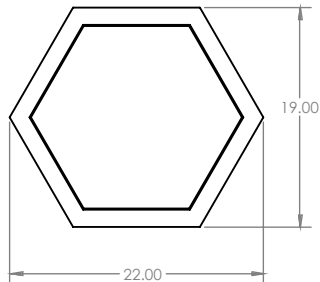

DIMENSIONS

hexagon sconce

small

medium

large

DESIGN

2016

MATERIALS

19.5 W/metre

Small: 27W, Medium:39W,

Large:46W

OUTPUT

388 lumens/ft

Small: 1455 lm, Medium: 2134 lm,

Large: 2522

Equivalent incandescent 75-100W