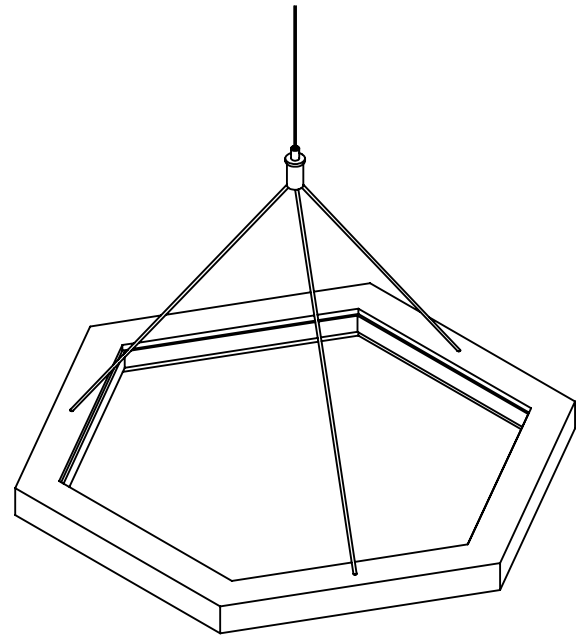

DIMENSIONS

hexagon pendant

DESIGN

2016

MATERIALS

Solid wood
24V LED extrusion
Suspension hardware

CERTIFICATION

COLOR TEMP

3000K
Custom upon request

POWER CONSUMPTION

19.5 W/metre
Small: 27W, Medium:39W,
Large:46W

OUTPUT

388 lumens/ft
Small: 1455 lm, Medium: 2134 lm,
Large: 2522
Equivalent incandescent 75-100W

DIMMING TYPE

24V phase dimmable driver
0-10V dimmable driver upon request

DRIVER

120VAC - 24VDC
120 - 277VAC - 24VDC upon request

SUSPENSION

Single point suspension (per fixture)
Single canopy connection
10' cord length power cable
*Custom lengths upon request

FIXTURE WEIGHT

Small: 2 lbs, Medium: 3 lbs
Large: 4 lbs