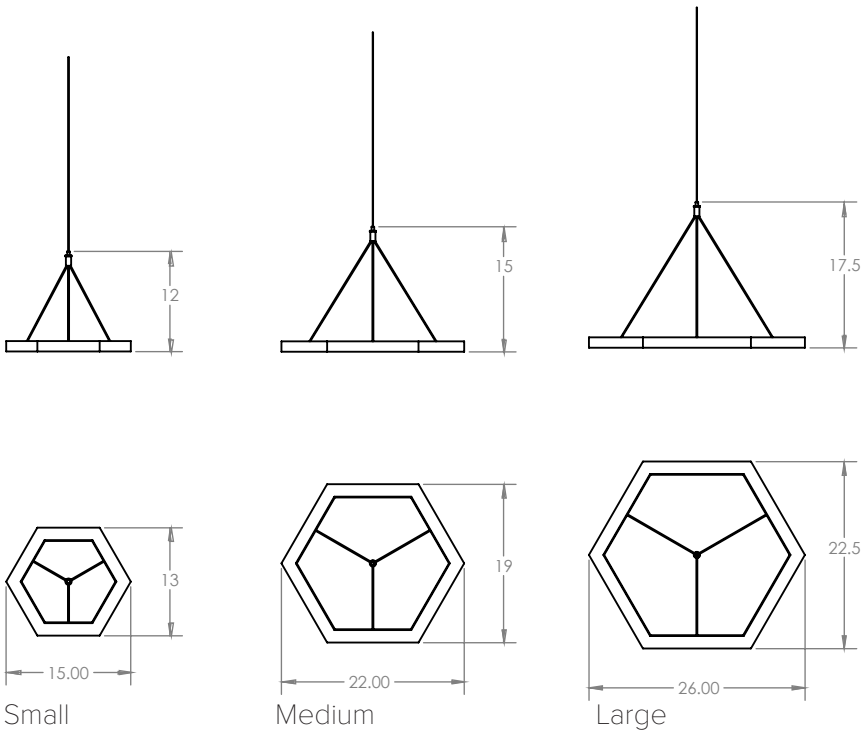

DIMENSIONS

hexagon pendant

DESIGN

2016

MATERIALS

Solid wood
24V LED extrusion
Suspension hardware

CERTIFICATION

COLOR TEMP

3000K
Custom upon request

POWER CONSUMPTION

19.5 W/metre
Small: 27W, Medium:39W,
Large:46W

OUTPUT

388 lumens/ft
Small: 1455 lm, Medium: 2134 lm,
Large: 2522
Equivalent incandescent 75-100W

DIMMING TYPE

24V phase dimmable driver
0-10V dimmable driver upon request

DRIVER

120VAC - 24VDC
120 - 277VAC - 24VDC upon request

SUSPENSION

Single point suspension (per fixture)
Single canopy connection
10' cord length power cable
*Custom lengths upon request

FIXTURE WEIGHT

Small: 2 lbs, Medium: 3 lbs
Large: 4 lbs

SIZE

Small
Medium
Large

WOOD

W.Oak White
W.Oak Natural
W.Oak Black
Walnut

ORDER SPECIFICATIONS:

HEXApendant		
MODEL	SIZE	WOOD

hollis+morris