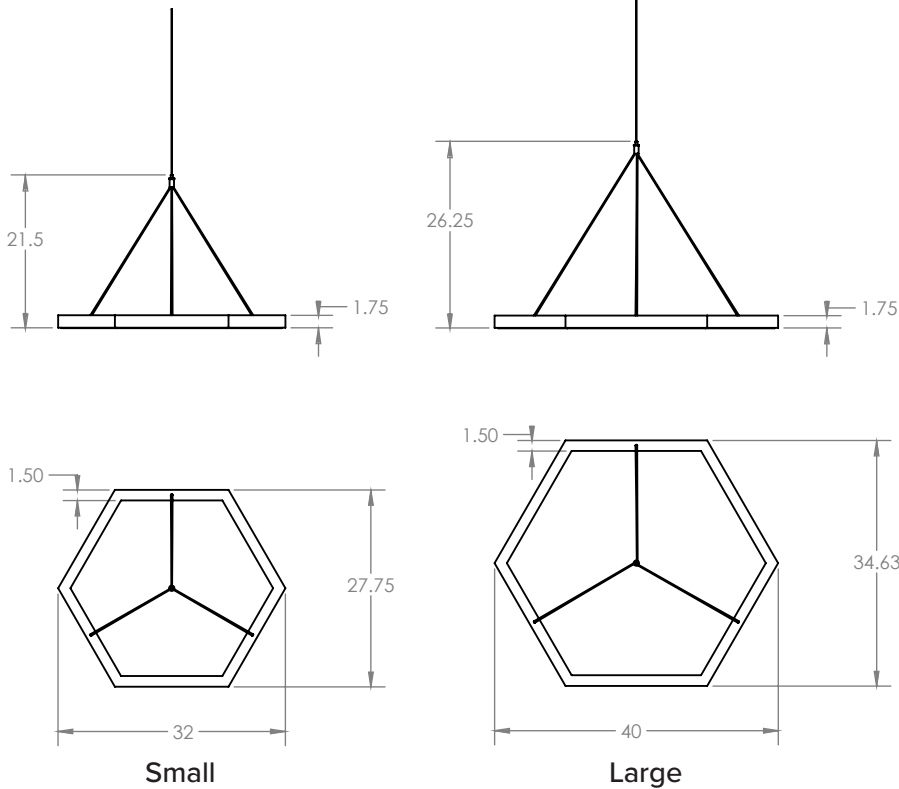

DIMENSIONS

hexagon
chandelier

DESIGN

2016

MATERIALS

Solid wood
24V LED extrusion
Suspension hardware

CERTIFICATION

COLOR TEMP

3000K
Custom upon request

POWER CONSUMPTION

19.5 W/metre
Small: 57W, Large:71W

OUTPUT

388 lumens/ft
Small: 3104 lm, Large: 3880 lm
Equivalent incandescent 75-100W

DIMMING TYPE

24V phase dimmable driver
0-10V dimmable driver upon request

DRIVER

120VAC - 24VDC
120 - 277VAC - 24VDC upon request

SUSPENSION

Single point suspension (per fixture)
Single canopy connection
10' cord length power cable
*Custom lengths upon request

FIXTURE WEIGHT

Small: 5 lbs
Large: 6 lbs

SIZE WOOD

Small	W.Oak White
Large	W.Oak Natural
	W.Oak Black
	Walnut

ORDER SPECIFICATIONS:

HEXAchandelier		
MODEL	SIZE	WOOD

hollis+morris