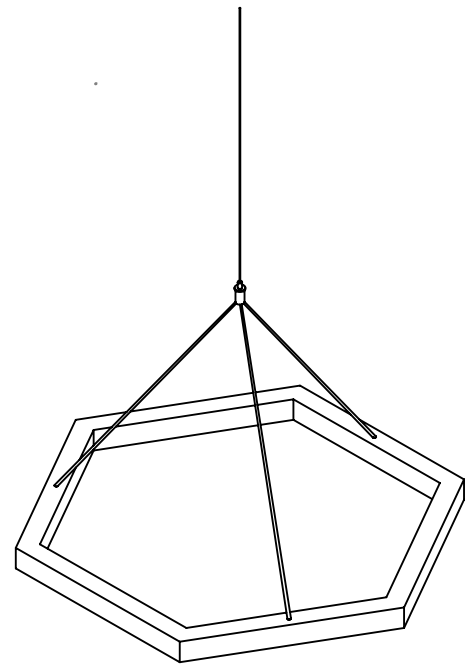

DIMENSIONS

hexagon
chandelier

DESIGN

2016

MATERIALS

Solid wood
24V LED extrusion
Suspension hardware

CERTIFICATION

COLOR TEMP

3000K
Custom upon request

POWER CONSUMPTION

19.5 W/metre
Small: 57W, Large:71W

OUTPUT

388 lumens/ft
Small: 3104 lm, Large: 3880 lm
Equivalent incandescent 75-100W

DIMMING TYPE

24V phase dimmable driver
0-10V dimmable driver upon request

DRIVER

120VAC - 24VDC
120 - 277VAC - 24VDC upon request

SUSPENSION

Single point suspension (per fixture)
Single canopy connection
10' cord length power cable
*Custom lengths upon request

FIXTURE WEIGHT

Small: 5 lbs
Large: 6 lbs

SIZE WOOD

Small	W.Oak White
Large	W.Oak Natural
	W.Oak Black
	Walnut

ORDER SPECIFICATIONS:

HEXAchandelier		
MODEL	SIZE	WOOD

hollis+morris