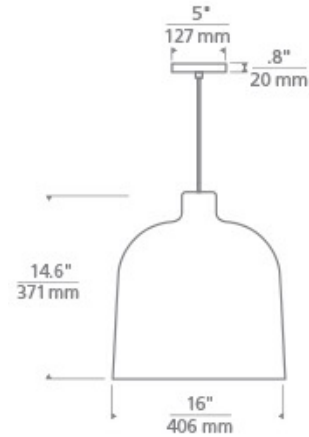

## SPECIFICATIONS

HARDWARE MATERIAL	Steel
SHADE MATERIAL	Steel
NET WEIGHT	20 lbs
HEIGHT	14.5in
WIDTH	16in
LENGTH	16in
UP LIGHT / DOWN LIGHT / BOTH?	
WET LISTED	
DAMP LISTED	Yes
DRY LISTED	
MIN. HANGING HEIGHT	14.5in
MAX HANGING HEIGHT	14.5in
TOTAL CORD LENGTH	144in
TOTAL STEM LENGTH	
STEM QTY	
SLOPED CEILING ADAPTABLE?	
GENERAL LISTING	
INCLUDES	