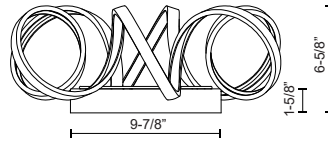

DESCRIPTION

A looping radiant line casts light across space in a continuous helical path. The Synergy series is characterized by the rolled rectangular extrusion, which emits soft light through the silicon opal lens. Configured in both linear and ring arrangements, the arcing aluminum allows the curated finishes to be visible at every angle.

FM93820-AS
 Antique Silver

FM93820-AN
 Antique Brass

FM93820-BK
 Black

SPECIFICATION DETAILS

* For custom options, consult factory for details.

Fixture Dimensions	D20" x H6-5/8"
Light Source	LED with DC Driver
Wattage	37W
Total Lumens	2720lm
Delivered Lumens	AN-1625lm; AS-1829lm; BK-1236lm;
Voltage	120V
Color Temperature	3000K
CRI (Ra)	90CRI
Optional Color Temps	2700K - 5000K Available, Minimum Order Quantities Apply
LED Rated Life	50,000 hours
Dimming	100% - 10%, TRIAC or ELV Dimmer (Not Included)
Diffuser Details	Frosted acrylic diffuser
Location	Dry
Warranty	5 Years
Mounting Style	All Orientation; Ceiling and Wall;
Canopy Dimensions	D9-7/8" x H1-5/8"