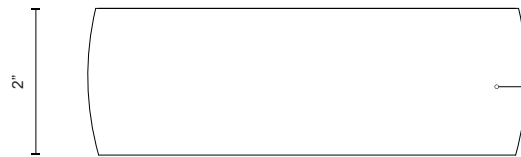

2"

Finish
BK - Black
WH - White

KUZCO

CANADA: 19054 28TH AVENUE - SURREY, BC V3Z 6M3
USA: 3035 E. LONE MOUNTAIN ROAD - LAS VEGAS, NV 89081

WWW.KUZCOLIGHTING.COM

© 2024 KUZCO LIGHTING. ALL RIGHTS RESERVED.

COMMENT