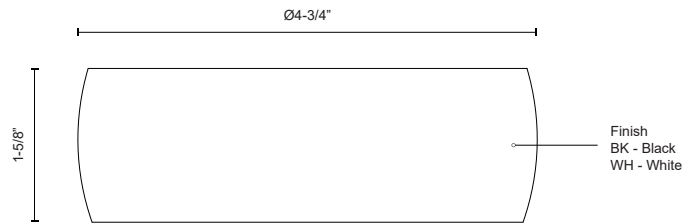

SAVILE
FM82104
FLUSH MOUNTS

PROJECT

DESCRIPTION

Savile's timeless design effortlessly complements a variety of interior styles, making it a versatile addition to your home. Available in two sleek sizes, Savile is the perfect lighting solution for hallways or kitchens, providing a seamless blend of form and function. With integrated LED technology, it delivers efficient and long-lasting illumination that brightens any room with a soft, inviting glow.

- Seamless modern fixture for any space
- Matte White or Black Finish
- Integrated LED, no need for bulbs
- Perfect for hallways, kitchens, bedrooms, and more

SPECIFICATION DETAILS

Fixture Dimensions	D4-3/4" x H1-5/8"
Light Source	AC LED Module
Wattage	9W
Total Lumens	765lm
Delivered Lumens	BK-380lm*; WH-430lm*;
Voltage	120V
Color Temperature	3000K
CRI (Ra)	90CRI
Optional Color Temps	2700K - 5000K Available, Minimum Order Quantities Apply
LED Rated Life	50,000 hours
Dimming	100% - 10%, ELV Dimmer (Not Included)
Diffuser Details	Frosted acrylic diffuser
Location	Damp
Illumination Direction	Down
CEC Title 24 JA8	Yes, JA8-2022
Material	Aluminum
Paint Finish	BK02; WH02;

* For custom options, consult factory for details.

* For warranty information, please visit www.kuzcolighting.com/warranty

KUZCO

CANADA: 19054 28TH AVENUE - SURREY, BC V3Z 6M3
USA: 3035 E. LONE MOUNTAIN ROAD - LAS VEGAS, NV 89081

WWW.KUZCOLIGHTING.COM

© 2024 KUZCO LIGHTING. ALL RIGHTS RESERVED.

COMMENT