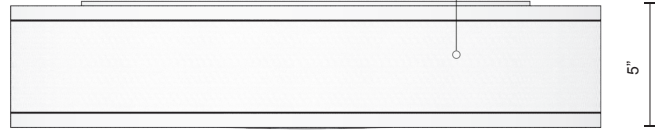

Finish
BK - Black
BG - Beige
WH - White