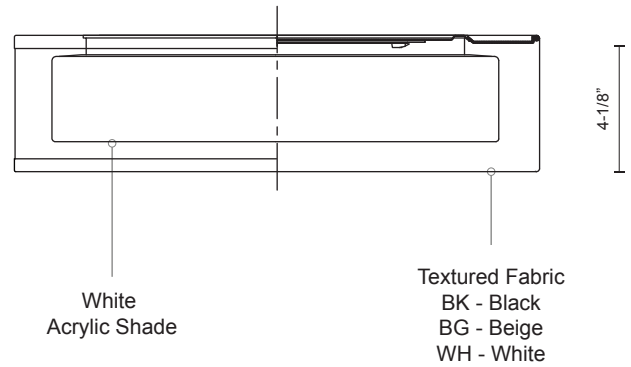

FM7916

SPECIFICATION SHEET

PROJECT		
DATE		TYPE

Sophisticated LED technology meets ceiling with elegant design

- Textured black, white or beige fabric shade
- White acrylic diffuser
- Dimmable with ELV dimmer (Not included)
- 120V

Color Temp 3000K
CRI (Ra) >80
Dimming 100% - 10%
Rated Life 50,000 hours

Voltage	Watt	LED Lumens	Delivered Lumens	Finish(es)
120V	18W	1600	850	BK - Black
120V	18W	1600	1070	BG - Beige
120V	20W	1600	970	WH - White

*Subject to testing confirmation