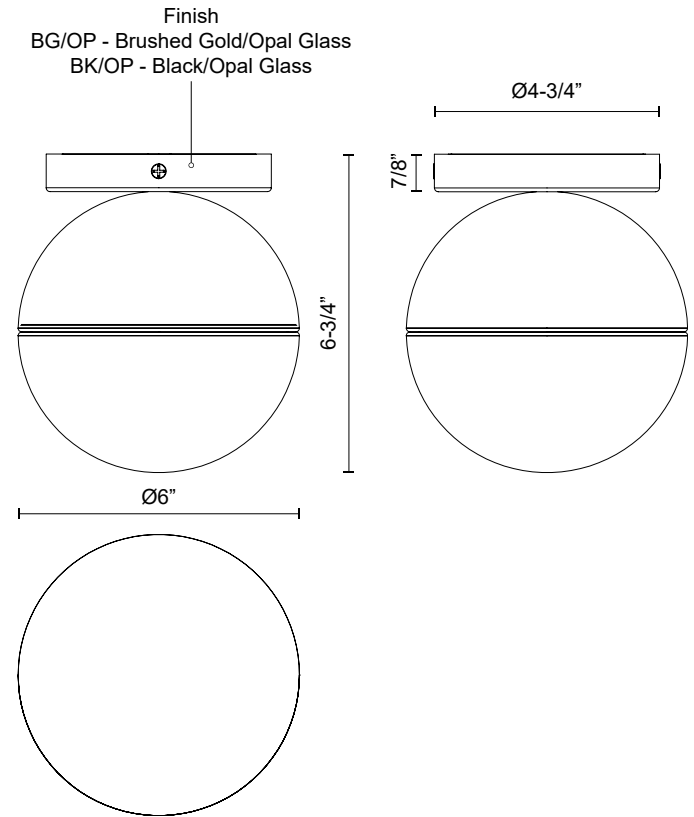

MONAE
FM58306
FLUSH MOUNT

PROJECT

SPECIFICATION DETAILS

Fixture Dimensions	D6" x H6-3/4"
Lamp Type	Incandescent, A19, Medium Base
Wattage	1 x 60W
Voltage	120V
Glass Details	Opal Glass
Location	Dry
Bulbs Included	No
Illumination Direction	Down
Canopy Dimensions	D4-3/4" x H7/8"

* For custom options, consult factory for details.
* For warranty information, please visit www.kuzcolighting.com/warranty

DESCRIPTION

One of our best-selling designs is the retro-style Monae Collection. These decadent orb-shaped lamps are available in a striking black or dazzling brushed gold finish that plays well with modern and retro décor. Available in three different-sized pendants with 120" cables or a luxurious flush mount option.

KUZCO

19054 28TH AVENUE
SURREY - BC V3Z 6M3
CANADA

WWW.KUZCOLIGHTING.COM

COMMENT