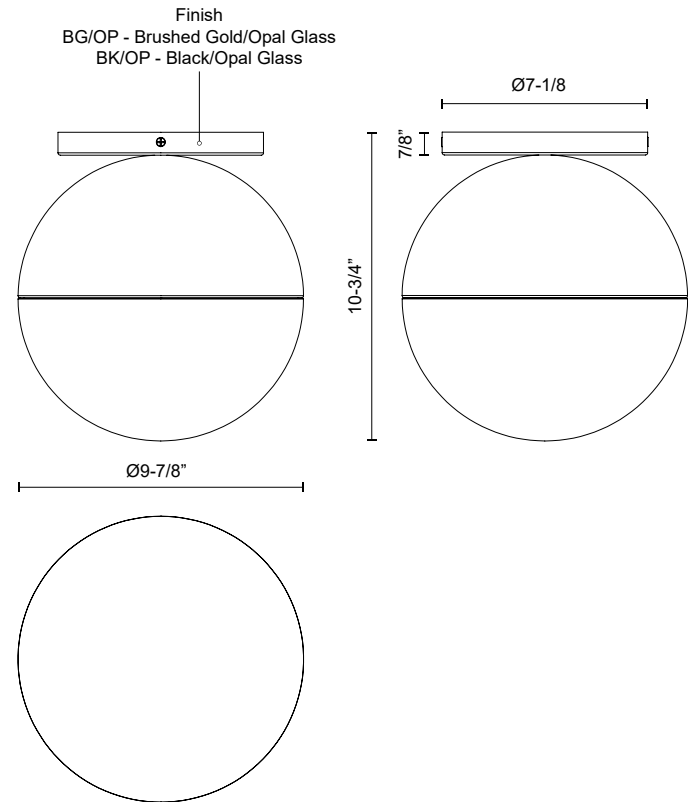

MONAE
FM58310
FLUSH MOUNT

PROJECT

SPECIFICATION DETAILS

Fixture Dimensions	D9-7/8" x H10-3/4"
Lamp Type	Incandescent, A19, Medium Base
Wattage	1 x 60W
Voltage	120V
Glass Details	Opal Glass
Location	Dry
Bulbs Included	No
Illumination Direction	Down
Canopy Dimensions	D7-1/8" x H7/8"

* For custom options, consult factory for details.

* For warranty information, please visit www.kuzcolighting.com/warranty

DESCRIPTION

One of our best-selling designs is the retro-style Monae Collection. These decadent orb-shaped lamps are available in a striking black or dazzling brushed gold finish that plays well with modern and retro décor. Available in three different-sized pendants with 120" cables or a luxurious flush mount option.

KUZCO

19054 28TH AVENUE
SURREY - BC V3Z 6M3
CANADA

WWW.KUZCOLIGHTING.COM

COMMENT