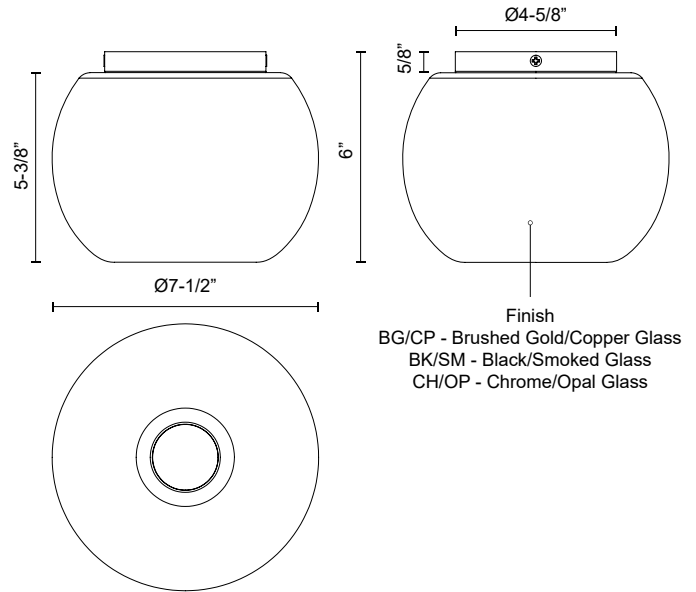

SAMAR
FM57508
FLUSH MOUNT

PROJECT

DESCRIPTION

The stunning blown glass shades of the Samar Collection make wonderfully versatile statement pieces or subtle lighting options. The three ombre finishes are gorgeous specimens available in various hanging options that help create a dynamic space through lighting and tone. Each glass finish has three fixture finishes that help create an exciting piece for a unique space in your home.

SPECIFICATION DETAILS

Fixture Dimensions	D7-1/2" x H6"
Lamp Type	Incandescent, A15, Medium Base
Wattage	1 x 60W
Voltage	120V
Glass Details	Transition Copper Glass, Transition Smoked Glass or Transition Opal Glass
Location	Dry
Bulbs Included	No
Illumination Direction	Down
Canopy Dimensions	D4-5/8" x H5/8"

* For custom options, consult factory for details.
* For warranty information, please visit www.kuzcolighting.com/warranty

KUZCO

19054 28TH AVENUE
SURREY - BC V3Z 6M3
CANADA

WWW.KUZCOLIGHTING.COM

COMMENT