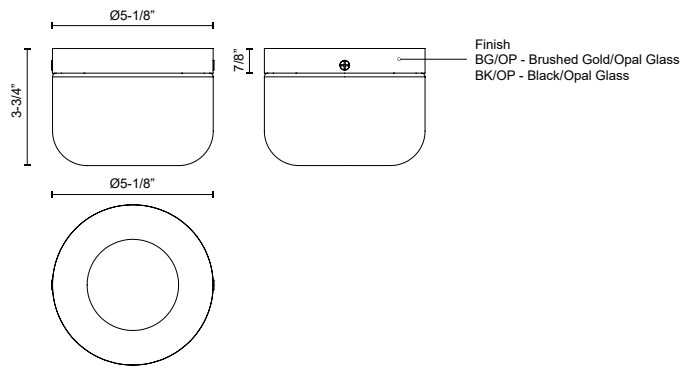

MEL
FM53005
 FLUSH MOUNT

PROJECT

FM53005-BG/OP
 Brushed Gold/Opal
 Glass

FM53005-BK/OP
 Black/Opal Glass

DESCRIPTION

The Mel Collection is a flush mount for those seeking something minimal and trendy. With two base finishes to choose from, these modern lamps have frosted opal diffusers that seamlessly flow in any room in your home

SPECIFICATION DETAILS

Fixture Dimensions	D5-1/8" x H3-3/4"
Light Source	AC LED Module
Wattage	13W
Total Lumens	1020lm
Delivered Lumens	420lm*
Voltage	120V
Color Temperature	3000K
CRI (Ra)	90CRI
Optional Color Temps	2700K - 5000K Available, Minimum Order Quantities Apply
LED Rated Life	50,000 hours
Dimming	100% - 10%, ELV Dimmer (Not Included)
Glass Details	Opal Glass
Location	Damp
Illumination Direction	Down
CEC Title 24 JA8	Yes, JA8-2022
Canopy Dimensions	D5-1/8" x H7/8"