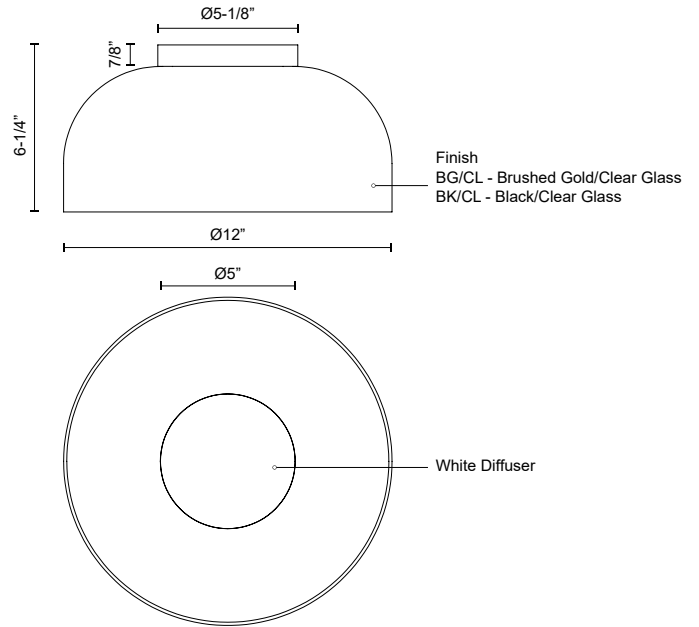

CEDAR
FM52512
 FLUSH MOUNT

PROJECT

FM52512-BG/CL
 Brushed Gold/Clear

FM52512-BK/CL
 Black/Clear

SPECIFICATION DETAILS

Fixture Dimensions	D12" x H6-1/4"
Light Source	AC LED Module
Wattage	13W
Total Lumens	1020lm
Delivered Lumens	710lm*
Voltage	120V
Color Temperature	3000K
CRI (Ra)	90CRI
Optional Color Temps	2700K - 5000K Available, Minimum Order Quantities Apply
LED Rated Life	50,000 hours
Dimming	100% - 10%, ELV Dimmer (Not Included)
Diffuser Details	White Diffuser (interior)
Glass Details	Clear Glass (exterior)
Location	Damp
Illumination Direction	Down
Canopy Dimensions	D5-1/8" x H7/8"

* For custom options, consult factory for details.

* For warranty information, please visit www.kuzcolighting.com/warranty

DESCRIPTION

The charming Cedar Collection is filled with whimsical frosted glass diffusers resting inside clear glass shades. This versatile family includes a variety of different mounting options that can be mounted up, down, horizontally, or vertically. The metal base details offer a nice rigidity that compliments the soft curves found on the rest of the piece and are available in two finishes.