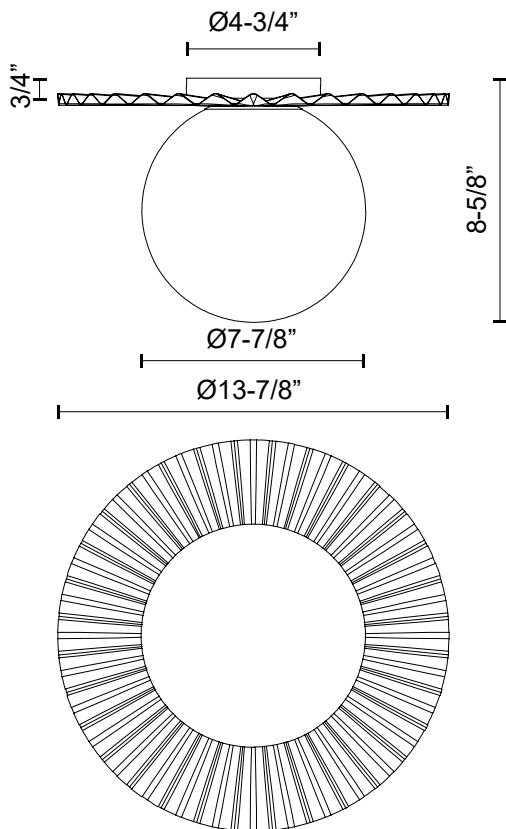

PLUME FM501214

FIXTURE DIMENSIONS	D13-7/8" x H8-5/8"
LAMP TYPE	E26
MAX WATTAGE	60W
BULB QTY	1
BULBS INCLUDED	No
VOLTAGE	120V
GLASS DETAILS	Opal Glass
MATERIAL	Glass; Steel;
LOCATION	Dry
BRAND	Alora Mood

[D - Diameter, L - Length, W - Width, H - Height, E - Extension]

AVAILABLE FINISHES:

FM501214BGOP
Brushed
Gold/Opal Matte
Glass

FM501214MBOP
Matte Black/Opal
Matte Glass

*For complete warranty terms, please visit: www.aloralighting.com/warranty