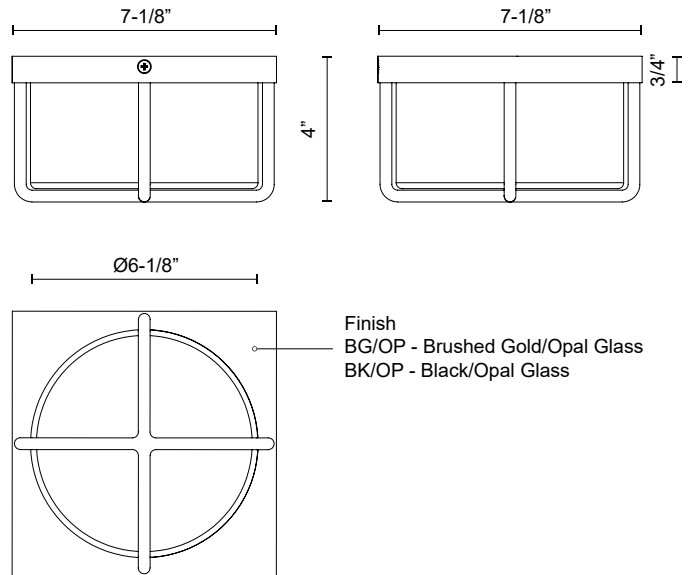

REGALO
FM45907
FLUSH MOUNT

PROJECT

SPECIFICATION DETAILS

Fixture Dimensions	L7-1/8" x W7-1/8" x H4"
Light Source	AC LED Module
Wattage	13W
Total Lumens	1020lm
Delivered Lumens	480lm*
Voltage	120V
Color Temperature	3000K
CRI (Ra)	90CRI
Optional Color Temps	2700K - 5000K Available, Minimum Order Quantities Apply
LED Rated Life	50,000 hours
Dimming	100% - 10%, ELV Dimmer (Not Included)
Glass Details	Opal Glass
Location	Dry
Illumination Direction	Down
CEC Title 24 JA8	Yes, JA8-2022

* For custom options, consult factory for details.

* For warranty information, please visit www.kuzcolighting.com/warranty

DESCRIPTION

The Regalo Collection is all about simple lighting with an elevated design. Cake-like opal glass diffusers are wrapped like presents with sculptural metal details tied to your choice of Powder-Coated Black or Brushed Gold finishes. Available in 7-inch and 10-inch size options to fit your style and lighting demands.

KUZCO

19054 28TH AVENUE
SURREY - BC V3Z 6M3
CANADA

WWW.KUZCOLIGHTING.COM

COMMENT