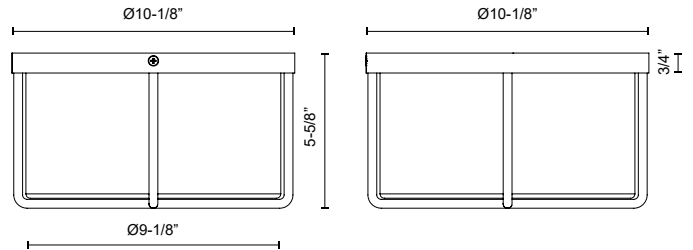

**REGALO
FM45910
FLUSH MOUNT**

PROJECT

SPECIFICATION DETAILS

Fixture Dimensions	L10-1/8" x W10-1/8" x H5-5/8"
Light Source	AC LED Module
Wattage	16W
Total Lumens	1275lm
Delivered Lumens	600lm*
Voltage	120V
Color Temperature	3000K
CRI (Ra)	90CRI
Optional Color Temps	2700K - 5000K Available, Minimum Order Quantities Apply
LED Rated Life	50,000 hours
Dimming	100% - 10%, ELV Dimmer (Not Included)
Glass Details	Opal Glass
Location	Dry
Illumination Direction	Down
CEC Title 24 JA8	Yes, JA8-2022

* For custom options, consult factory for details.

* For warranty information, please visit www.kuzcolighting.com/warranty

DESCRIPTION

The Regalo Collection is all about simple lighting with an elevated design. Cake-like opal glass diffusers are wrapped like presents with sculptural metal details tied to your choice of Powder-Coated Black or Brushed Gold finishes. Available in 7-inch and 10-inch size options to fit your style and lighting demands.

Finish
BG/OP - Brushed Gold/Opal Glass
BK/OP - Black/Opal Glass

KUZCO

19054 28TH AVENUE
SURREY - BC V3Z 6M3
CANADA

WWW.KUZCOLIGHTING.COM

COMMENT