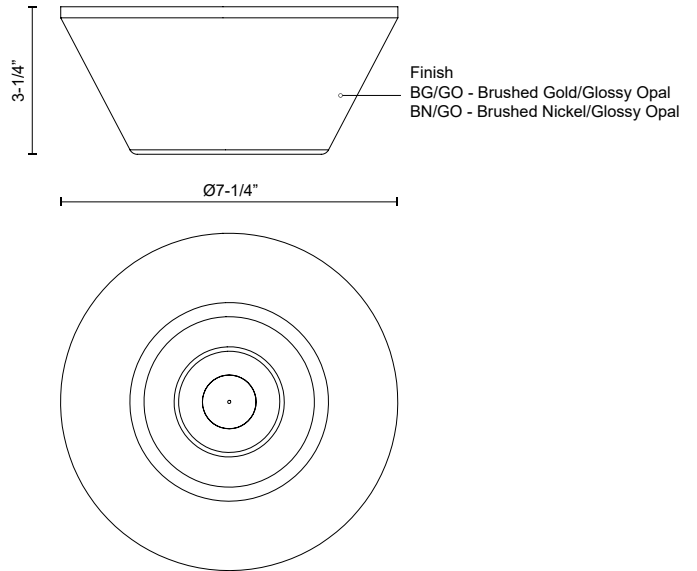

HOLT
FM45707
 FLUSH MOUNT

PROJECT

FM45707-BG/GO
 Brushed
 Gold/Glossy Opal
 Glass

FM45707-BN/GO
 Brushed
 Nickel/Glossy Opal
 Glass

SPECIFICATION DETAILS

Fixture Dimensions	D7-1/4" x H3-1/4"
Light Source	AC LED Module
Wattage	13W
Total Lumens	1020lm
Delivered Lumens	BG/GO-574lm; BN/GO-584lm;
Voltage	120V
Color Temperature	3000K
CRI (Ra)	90CRI
Optional Color Temps	2700K - 5000K Available, Minimum Order Quantities Apply
LED Rated Life	50,000 hours
Dimming	100% - 10%, ELV Dimmer (Not Included)
Glass Details	Glossy Opal Glass
Location	Dry
Illumination Direction	Down
Mounting Style	Ceiling/Wall
CEC Title 24 JA8	Yes, JA8-2022

* For custom options, consult factory for details.

* For warranty information, please visit www.kuzcolighting.com/warranty

DESCRIPTION

The dramatic spiked pyramid detail of the Holt Collection gives it an edgy sophistication that isn't found in other vanity-style lighting options. Each circular opal glass diffuser is topped with brushed gold or black pyramids that draw your eyes to the center of the fixture. Whether you're looking for a unique style or an alternative edge, the Holt family is the direction to go.

SPECIFICATION DETAILS

Fixture Dimensions	D10-1/8" x H4-1/4"
Light Source	AC LED Module
Wattage	16W
Total Lumens	1275lm
Delivered Lumens	BG/GO-687lm; BN/GO-694lm;
Voltage	120V
Color Temperature	3000K
CRI (Ra)	90CRI
Optional Color Temps	2700K - 5000K Available, Minimum Order Quantities Apply
LED Rated Life	50,000 hours
Dimming	100% - 10%, ELV Dimmer (Not Included)
Glass Details	Glossy Opal Glass
Location	Dry
Illumination Direction	Down
Mounting Style	Ceiling/Wall
CEC Title 24 JA8	Yes, JA8-2022