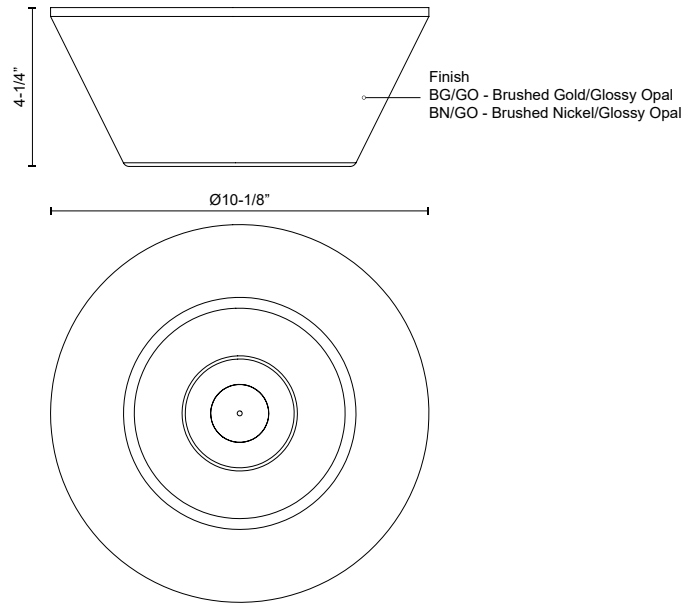

HOLT
FM45710
FLUSH MOUNT

PROJECT

SPECIFICATION DETAILS

Fixture Dimensions	D10-1/8" x H4-1/4"
Light Source	AC LED Module
Wattage	16W
Total Lumens	1275lm
Delivered Lumens	BG/GO-687lm; BN/GO-694lm;
Voltage	120V
Color Temperature	3000K
CRI (Ra)	90CRI
Optional Color Temps	2700K - 5000K Available, Minimum Order Quantities Apply
LED Rated Life	50,000 hours
Dimming	100% - 10%, ELV Dimmer (Not Included)
Glass Details	Glossy Opal Glass
Location	Dry
Illumination Direction	Down
Mounting Style	Ceiling/Wall
CEC Title 24 JA8	Yes, JA8-2022

* For custom options, consult factory for details.

* For warranty information, please visit www.kuzcolighting.com/warranty

DESCRIPTION

The dramatic spiked pyramid detail of the Holt Collection gives it an edgy sophistication that isn't found in other vanity-style lighting options. Each circular opal glass diffuser is topped with brushed gold or black pyramids that draw your eyes to the center of the fixture. Whether you're looking for a unique style or an alternative edge, the Holt family is the direction to go.

KUZCO

19054 28TH AVENUE
SURREY - BC V3Z 6M3
CANADA

WWW.KUZCOLIGHTING.COM

COMMENT