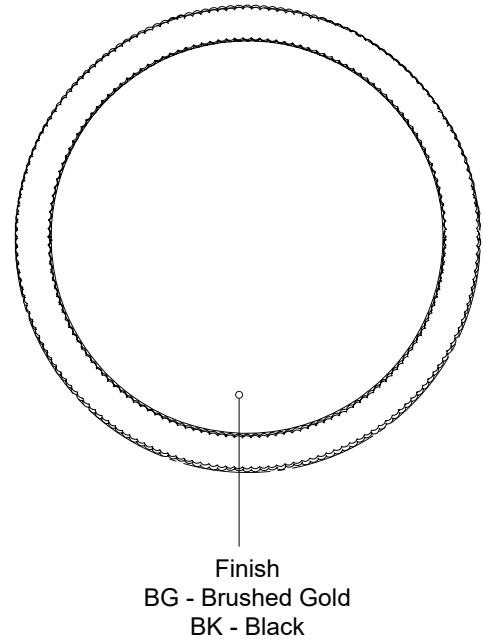

CALIX
FM45316
 FLUSH MOUNT

PROJECT

FM45316-BG
 Brushed Gold

FM45316-BK
 Black

SPECIFICATION DETAILS

Fixture Dimensions	D15-3/4" x H3-1/4"
Light Source	LED with DC Driver
Wattage	28W
Total Lumens	2380lm
Delivered Lumens	BG-1986lm (@3000K) 2178lm (@3500K) 2091lm (@4000K); BK-1786lm (@3000K) 1967lm (@3500K) 1885lm (@4000K);
Voltage	120V
Color Temperature	Selectable CCT 3000K/3500K/4000K/
CRI (Ra)	90CRI
LED Rated Life	50,000 hours
Dimming	100% - 10%, TRIAC or ELV Dimmer (Not Included)
Diffuser Details	White Acrylic (interior)
Glass Details	Clear Ribbed PC (Exterior)
Location	Dry
Illumination Direction	Down
Canopy Dimensions	D13-7/8" x H1-1/4"
Compliance	T24-JA8
CEC Title 24 JA8	Yes, JA8-22

* For custom options, consult factory for details.

* For warranty information, please visit www.kuzcolighting.com/warranty

DESCRIPTION

The Calix Collection was created for those who like to be in control. Each flush mount has an integrated internal switch that allows complete control between three different color temperatures. That way, you can easily transition from cool working light to a warm, welcoming glow for entertaining or relaxing. The unique ribbed polycarbonate diffuser gives the piece depth and allure that blends well with all modern décor. Available in Brushed Gold and Powder-Coated Black.