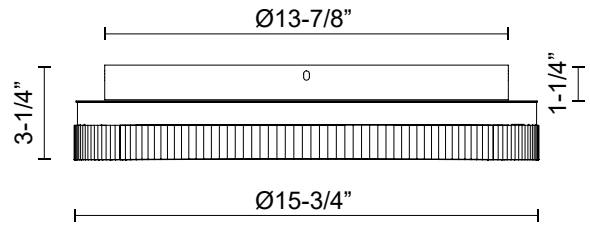

CALIX
FM45316
FLUSH MOUNT

PROJECT

SPECIFICATION DETAILS

Fixture Dimensions	D15-3/4" x H3-1/4"
Light Source	LED with DC Driver
Wattage	28W
Total Lumens	2380lm
Delivered Lumens	BG-1986lm (@3000K) | 2178lm (@3500K) | 2091lm (@4000K); BK-1786lm (@3000K) | 1967lm (@3500K) | 1885lm (@4000K);
Voltage	120V
Color Temperature	Selectable CCT 3000K/3500K/4000K/
CRI (Ra)	90CRI
LED Rated Life	50,000 hours
Dimming	100% - 10%, TRIAC or ELV Dimmer (Not Included)
Diffuser Details	White Acrylic (interior)
Glass Details	Clear Ribbed PC (Exterior)
Location	Dry
Illumination Direction	Down
Canopy Dimensions	D13-7/8" x H1-1/4"
Compliance	T24-JA8
CEC Title 24 JA8	Yes, JA8-22

* For custom options, consult factory for details.

* For warranty information, please visit www.kuzcolighting.com/warranty

DESCRIPTION

The Calix Collection was created for those who like to be in control. Each flush mount has an integrated internal switch that allows complete control between three different color temperatures. That way, you can easily transition from cool working light to a warm, welcoming glow for entertaining or relaxing. The unique ribbed polycarbonate diffuser gives the piece depth and allure that blends well with all modern décor. Available in Brushed Gold and Powder-Coated Black.

Finish
BG - Brushed Gold
BK - Black

KUZCO

19054 28TH AVENUE
SURREY - BC V3Z 6M3
CANADA

WWW.KUZCOLIGHTING.COM

COMMENT