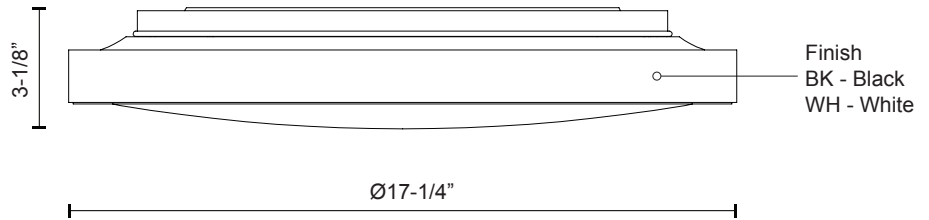

## Flush Mount

BK - Black

WH - White

PROJECT					
DATE				TYPE	
<b>Voltage</b>	<b>Watt</b>	<b>LED Lumens</b>	<b>Delivered Lumens</b>	<b>Finish(es)</b>	Color Temp 3000K
120V	30W	2550lm*	1540lm*	BK - Black	CRI (Ra) >90
120V	30W	2550lm*	1750lm*	WH - White	Dimming 100%-10%
					Rated Life 50,000 hours

\*Preliminary figures

### Product Descriptions

Circular steel base with polymeric body, frosted acrylic lens, glossy body and matte painted base.