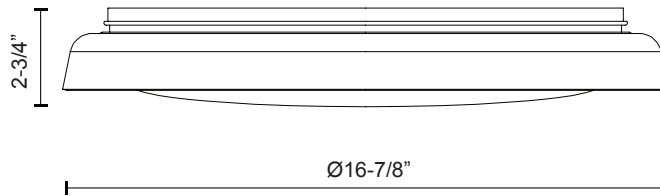

FM43117

Specification Sheet

Flush Mount

BK - Black

PROJECT					
DATE				TYPE	
Voltage	Watt	LED Lumens	Delivered Lumens	Finish(es)	Color Temp 3000K
120V	30W	2550lm*	950lm*	BK - Black	CRI (Ra) >90
					Dimming 100%-10%
					Rated Life 50,000 hours

*Preliminary figures

Product Descriptions

Steel base with polymeric body, frosted acrylic lens, matte black finish.

Product Details

High system efficacy. Low total life cycle cost. ETL Listed. 5-years warranty.

Complete warranty terms located at: www.kuzcolighting.com/warranty

Utilizes our LED Driver Light Engine.

LED Driver within fixture.

Dimmable with ELV dimmer (not included).

Custom options available.

Canopy Dimensions:
N/A