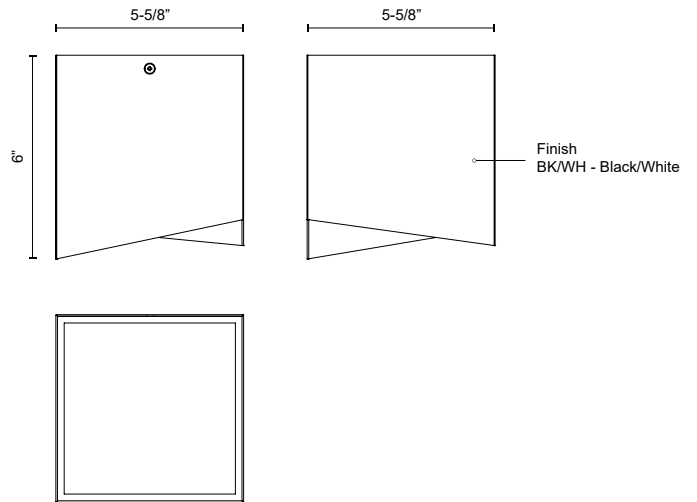

**CUBIX
FM31205**
FLUSH MOUNT

PROJECT

DESCRIPTION

The Cubix Collection is a playful take on the geometric patterns of origami. These fixtures are a luxe duotone finish of black and white that allows for easy integration into most color schemes and styles. The frosted acrylic diffuser provides softened direct lighting that's wonderful for bathrooms and kitchens.

SPECIFICATION DETAILS

Fixture Dimensions	L5-5/8" x W5-5/8" x H6"
Light Source	AC LED Module
Wattage	9W
Total Lumens	680lm
Delivered Lumens	440lm*
Voltage	120V
Color Temperature	3000K
CRI (Ra)	90CRI
Optional Color Temps	2700K - 5000K Available, Minimum Order Quantities Apply
LED Rated Life	50,000 hours
Dimming	100% - 10%, ELV Dimmer (Not Included)
Diffuser Details	White Acrylic
Location	Dry
Illumination Direction	Down
CEC Title 24 JA8	Yes, JA8-2022

* For custom options, consult factory for details.

* For warranty information, please visit www.kuzcolighting.com/warranty

KUZCO

19054 28TH AVENUE
SURREY - BC V3Z 6M3
CANADA

WWW.KUZCOLIGHTING.COM

COMMENT