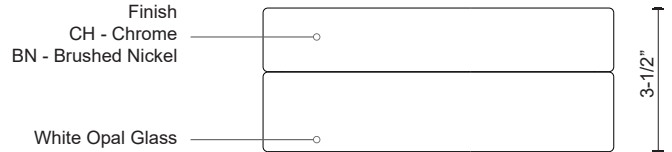

**LOMITA
FM2011**
FLUSH MOUNT

PROJECT

FM2011-BN
Brushed Nickel

FM2011-CH
Chrome

SPECIFICATION DETAILS

Fixture Dimensions	D11" x H3-1/2"
Light Source	AC LED Module
Wattage	19W
Total Lumens	1300lm
Delivered Lumens	CH-948lm
Voltage	120V
Color Temperature	3000K
CRI (Ra)	90CRI
Optional Color Temps	2700K - 5000K Available, Minimum Order Quantities Apply
LED Rated Life	50,000 hours
Dimming	100% - 10%, ELV Dimmer (Not Included)
Glass Details	Opal Glass
Location	Dry
Compliance	T24-JA8
Mounting Style	All Orientation; Ceiling and Wall;
CEC Title 24 JA8	Yes, JA8-19

* For custom options, consult factory for details.

* For warranty information, please visit www.kuzcolighting.com/warranty

DESCRIPTION

Single LED flush mount ceiling fixture with round white opal glass. Metal details in chrome or brushed nickel finish, and is equipped with our powerful 120V AC LED technology.