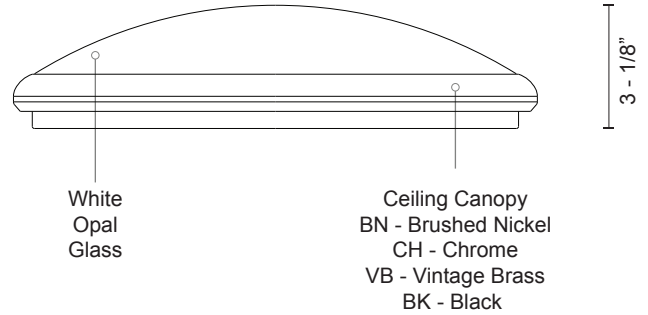

FM1512

SPECIFICATION SHEET

Flush Mount

BN - Brushed Nickel

Other Finishes:

VB - Vintage Brass

CH - Chrome

BK - Black

PROJECT	
DATE	TYPE

Voltage	Watt	LED Lumens	Delivered Lumens	Finish(es)	Color Temp
120V	11.5W	900lm	568lm	BN - Brushed Nickel	3000K
120V	11.5W	900lm	568lm	CH - Chrome	CRI (Ra) >90
120V	11.5W	900lm	568lm	BK - Black	Dimming 100% - 10%
120V	11.5W	900lm	568lm	VB - Vintage Brass	Rated Life 50,000 hours

*Subject to testing confirmation

Product Descriptions

Single lamp LED flush mount ceiling fixture with round white opal glass. Metal details available in brushed nickel, chrome, vintage brass and black finish, and is equipped with our powerful 120V AC LED technology, fully dimmable.