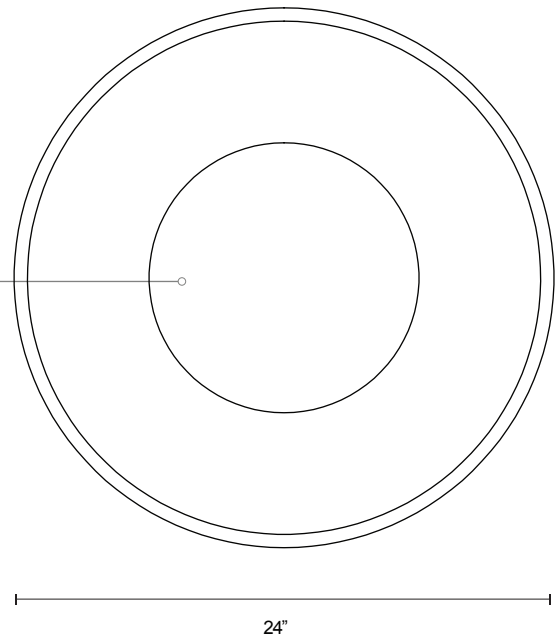

FM13124

SPECIFICATION SHEET

PROJECT		
DATE		TYPE

Sophisticated LED technology meets ceiling flush mount

- Made with a steel shade and a powder-coated finish
- White polymetric diffuser
- Dimmable with ELV dimmer (Not included)
- 120V

Color Temp 3000K
 CRI (Ra) >90
 Dimming 100% - 10%
 Rated Life 50,000 hours

Voltage	Watt	LED Lumens	Delivered Lumens	Finish(es)
120V	74.5W	4800 lm		BK - Black WH - White

FM13124-BK

FM13124-WH