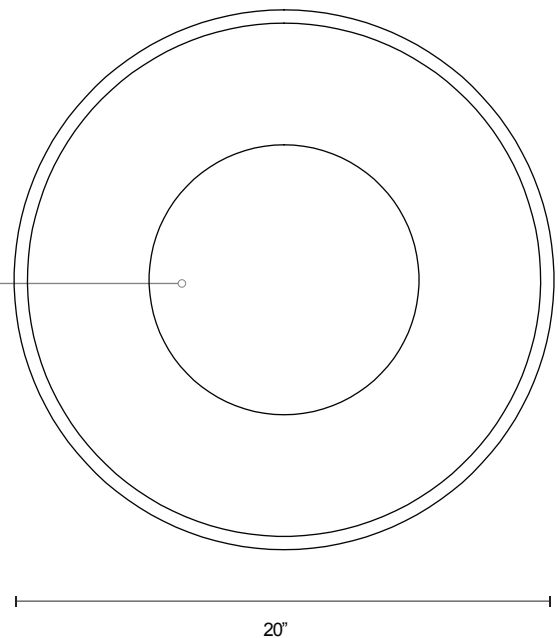

FM13120

SPECIFICATION SHEET

PROJECT		
DATE		TYPE

Sophisticated LED technology meets ceiling flush mount

- Made with a steel shade and a powder-coated finish
- White polymetric diffuser
- Dimmable with ELV dimmer (Not included)
- 120V

Color Temp 3000K
CRI (Ra) >90
Dimming 100% - 10%
Rated Life 50,000 hours

Voltage	Watt	LED Lumens	Delivered Lumens	Finish(es)
120V	23.5W	1600 lm		BK - Black WH - White