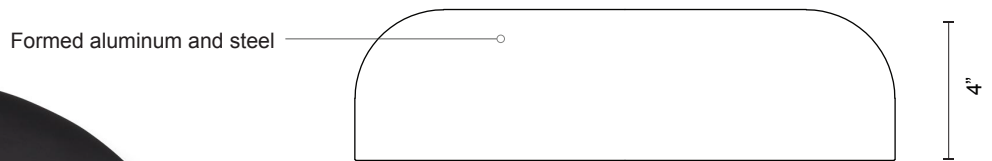

FM13120

SPECIFICATION SHEET

PROJECT		
DATE		TYPE

Sophisticated LED technology meets ceiling flush mount

- Made with a steel shade and a powder-coated finish
- White polymetric diffuser
- Dimmable with ELV dimmer (Not included)
- 120V

Color Temp 3000K
 CRI (Ra) >90
 Dimming 100% - 10%
 Rated Life 50,000 hours

Voltage	Watt	LED Lumens	Delivered Lumens	Finish(es)
120V	23.5W	1600 lm		BK - Black WH - White

FM13120-BK

White polymetric diffuser