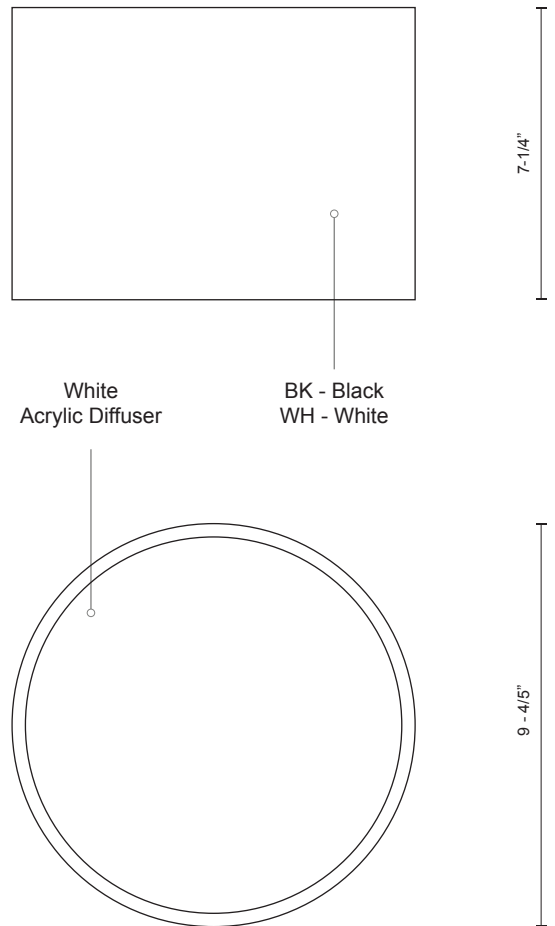

# FM11410

SPECIFICATION SHEET

PROJECT	
DATE	TYPE

Sophisticated LED technology meets ceiling with minimalist design

- Gold interior with black metal details or silver interior with white metal details
- White acrylic diffuser
- Dimmable with ELV dimmer (Not included)
- 120V

Color Temp 3000K  
CRI (Ra) >80  
Dimming 100% - 10%  
Rated Life 50,000 hours

Voltage	Watt	LED Lumens	Delivered Lumens	Finish(es)
120V	15W	1300lm	380lm	BK / WH

FM11410-WH

FM11410-BK

FM11410-WH