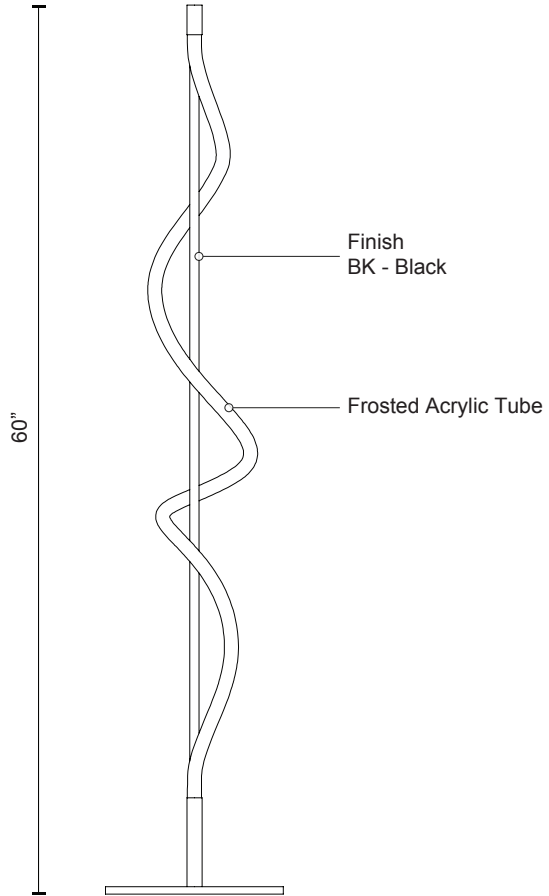

FL95360

Specification Sheet

Floor Lamp

BK - Black

PROJECT					
DATE				TYPE	
Voltage	Watt	LED Lumens	Delivered Lumens	Finish(es)	Color Temp 3000K
120V	20W	1700lm*	1100lm*	BK - Black	CRI (Ra) >90
					Dimming 100%-10%
					Rated Life 50,000 hours

*Preliminary figures

Ø12"

Product Descriptions

The Cursive fixture features an elegant acrylic form dancing around a center rod, supported by a minimal base. Available in a black metal finish, this dimensional floorpiece offers soft ambient light diffused by a frosted lens.