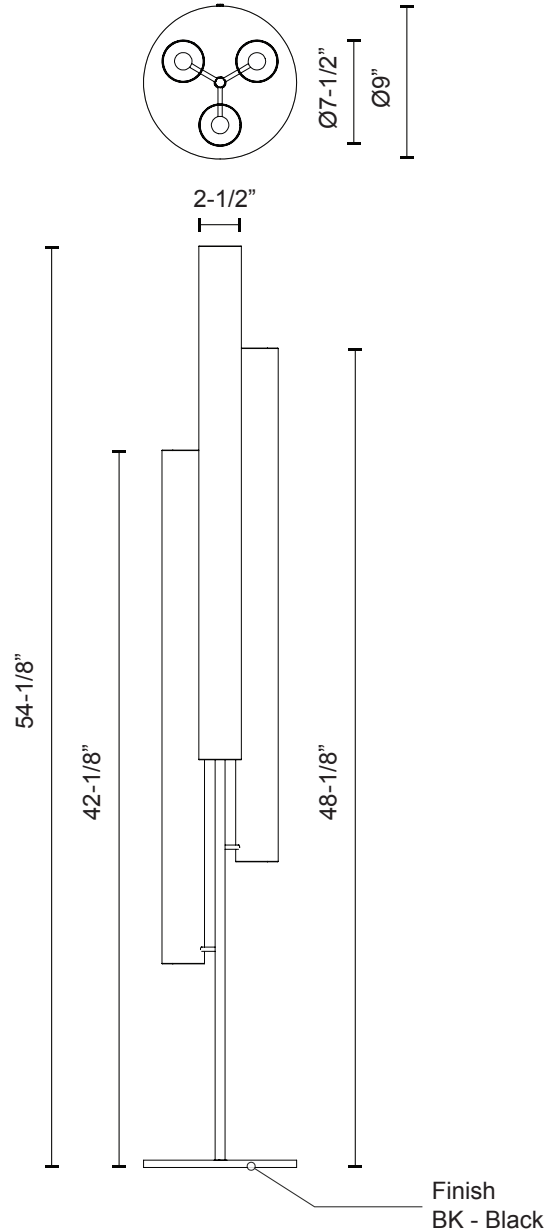

# FL70355

Specification Sheet

## Floor Lamp

BK - Black

PROJECT					
DATE				TYPE	
<b>Voltage</b>	<b>Watt</b>	<b>LED Lumens</b>	<b>Delivered Lumens</b>	<b>Finish(es)</b>	Color Temp 3000K
120V	40W	3400lm*	2000lm*	BK - Black	CRI (Ra) >90
					Dimming 100%-10%
					Rated Life 50,000 hours

\*Preliminary figures

Utilizes our LED Driver Light Engine.

LED Driver within fixture.

Touch dimming.

Custom options available.

Canopy Dimensions:  
N/A

Comments: