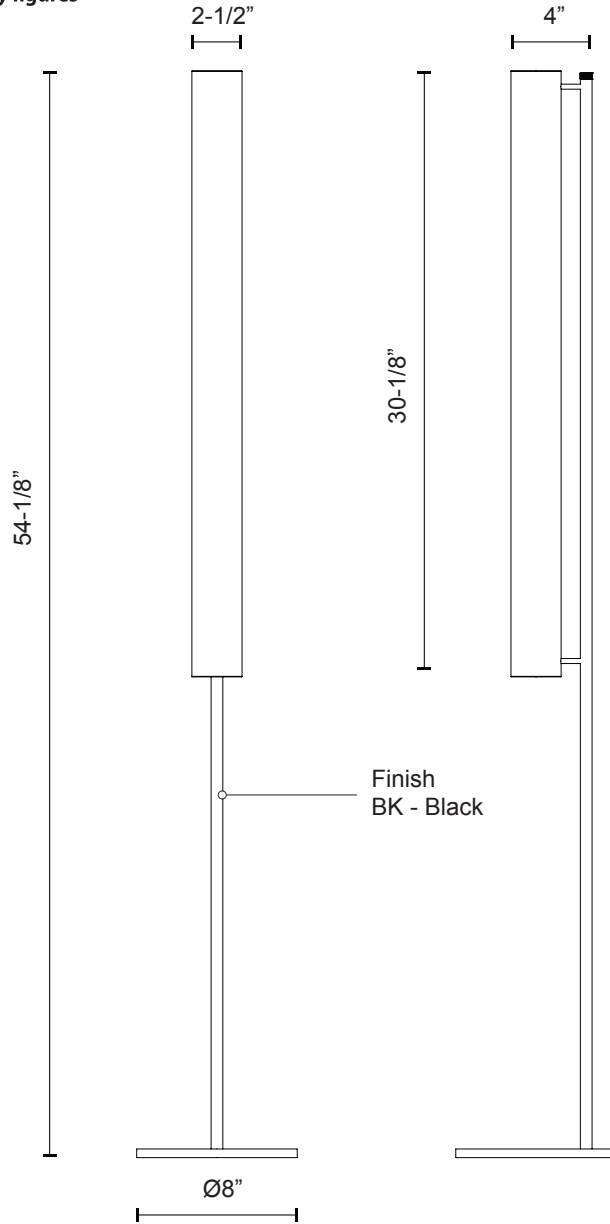

FL70155

Specification Sheet

Floor Lamp

BK - Black

PROJECT					
DATE				TYPE	
Voltage	Watt	LED Lumens	Delivered Lumens	Finish(es)	Color Temp 3000K
120V	25W	2125lm*	1200lm*	BK - Black	CRI (Ra) >90
					Dimming 100%-10%
					Rated Life 50,000 hours

*Preliminary figures

Product Descriptions

Frosted glass cylinders, available as a single or in multiples, are composed around an aluminum die-cast body, emitting an even 360° glow of ambient light. The Gramercy standing fixtures feature a touch dimmer and a black finish

Touch dimming.

Custom options available.

Canopy Dimensions:
N/A

Comments: