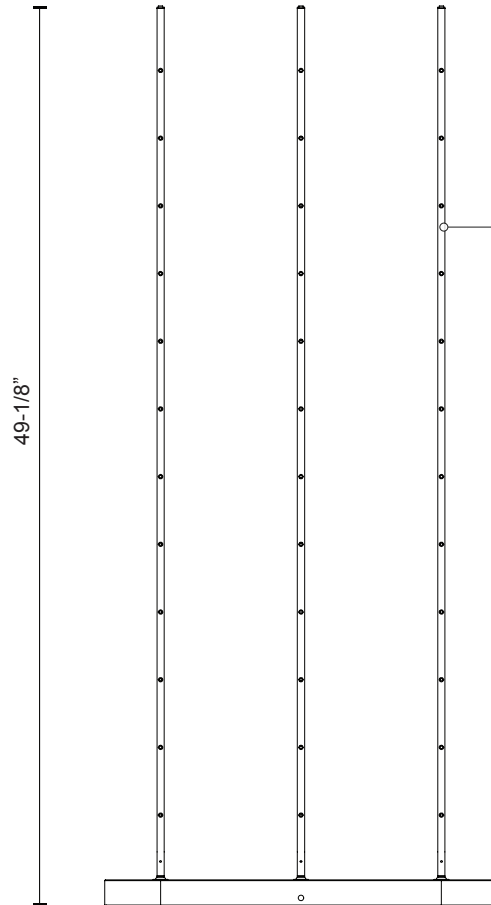

FL46948

Specification Sheet

Floor Lamp

PROJECT		
DATE		TYPE

Voltage	Watt	LED Lumens	Delivered Lumens	Finish(es)	Color Temp	3000K
120V	24W	2040lm*	1700lm*	BK - Black	CRI (Ra)	>90
120V	24W	2040lm*	1700lm*	WH - White	Dimming	100%-10%
					Rated Life	50,000 hours

*Preliminary figures

BK - Black

WH - White

Finish
BK - Black
WH - White

Product Descriptions

The Reeds floor piece features a single, or multiple elegantly minimal wands, casting a soft directional glow with minimal hardware. Each wand is effortlessly repositionable; a smooth swivel allows the light to be angled precisely, and to create dynamic lines within the fixture.