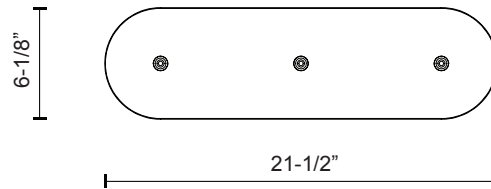

FL46948

Specification Sheet

Floor Lamp

PROJECT		
DATE		TYPE

Voltage	Watt	LED Lumens	Delivered Lumens	Finish(es)	Color Temp	3000K
120V	24W	2040lm*	1700lm*	BK - Black	CRI (Ra)	>90
120V	24W	2040lm*	1700lm*	WH - White	Dimming	100%-10%
					Rated Life	50,000 hours

*Preliminary figures

BK - Black

WH - White

Finish
BK - Black
WH - White

Product Descriptions

The Reeds floor piece features a single, or multiple elegantly minimal wands, casting a soft directional glow with minimal hardware. Each wand is effortlessly repositionable; a smooth swivel allows the light to be angled precisely, and to create dynamic lines within the fixture.