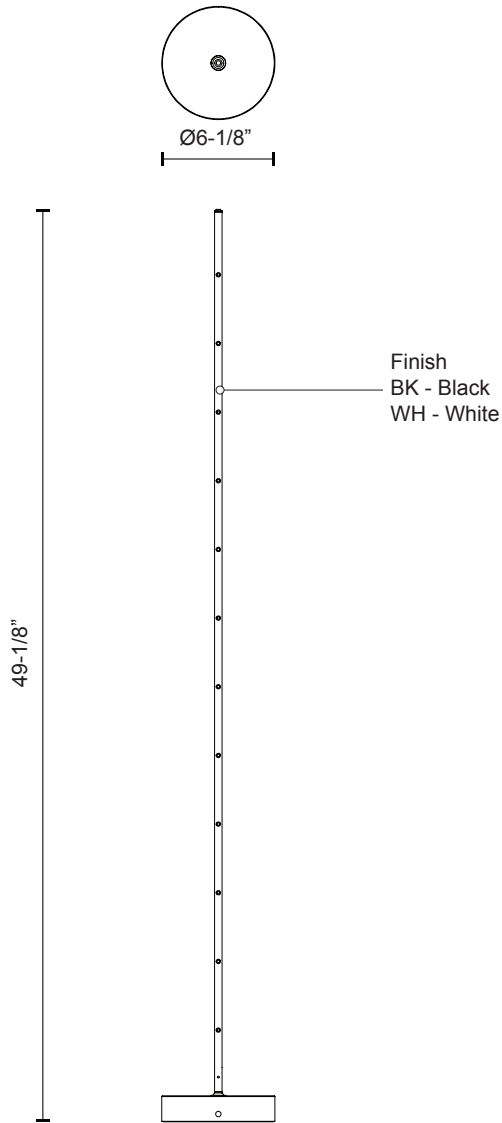

FL46748

Specification Sheet

Floor Lamp

BK - Black

WH - White

PROJECT					
DATE				TYPE	
Voltage	Watt	LED Lumens	Delivered Lumens	Finish(es)	Color Temp 3000K
120V	12W	1020lm*	800lm*	BK - Black	CRI (Ra) >90
120V	12W	1020lm*	800lm*	WH - White	Dimming 100%-10%
					Rated Life 50,000 hours

*Preliminary figures

Product Descriptions

The Reeds floor piece features a single, or multiple elegantly minimal wands, casting a soft directional glow with minimal hardware. Each wand is effortlessly repositionable; a smooth swivel allows the light to be angled precisely, and to create dynamic lines within the fixture.