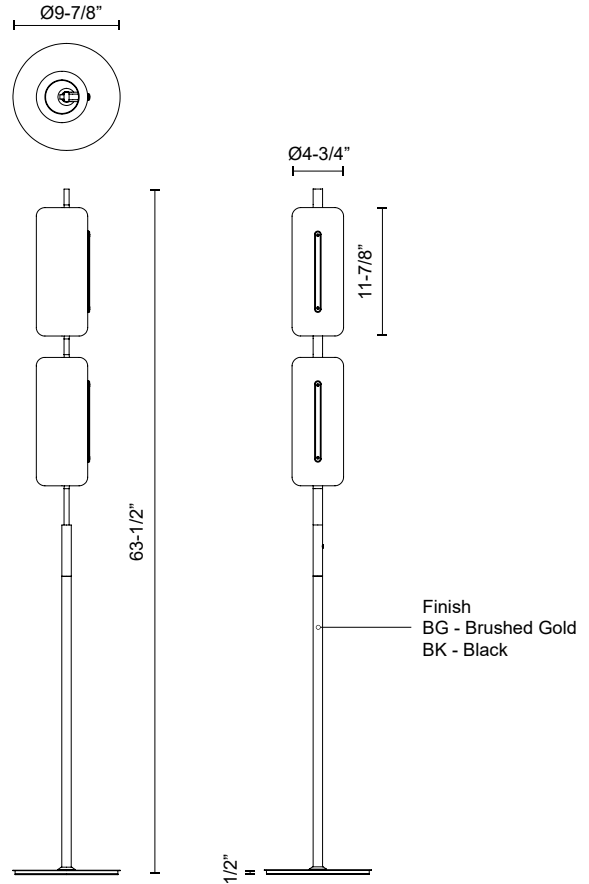

HILO FL28563

LAMPS

PROJECT

SPECIFICATION DETAILS

Fixture Dimensions	D9-7/8" x H63-1/2"
Light Source	LED with DC Driver
Wattage	17W
Total Lumens	1275lm
Delivered Lumens	650lm*
Voltage	120V
Color Temperature	3000K
CRI (Ra)	90CRI
Optional Color Temps	2700K - 5000K Available, Minimum Order Quantities Apply
LED Rated Life	50,000 hours
Dimming	100% - 10%, Touch dimmer
Diffuser Details	White Acrylic (interior)
Glass Details	Clear Glass (exterior)
Wire Type	Black Driver and Wire
Location	Dry
Illumination Direction	Up/Down

* For custom options, consult factory for details.

* For warranty information, please visit www.kuzcolighting.com/warranty

DESCRIPTION

Light and airy, the Hilo Collection uses Kuzco's signature light guide technology to illuminate your space brilliantly. The cylindrical glass shades allow for a clean, modern look that provides ample omnidirectional light to any room in the house. Available in brushed or powder-coated options.

KUZCO

19054 28TH AVENUE
SURREY - BC V3Z 6M3
CANADA

WWW.KUZCOLIGHTING.COM

COMMENT