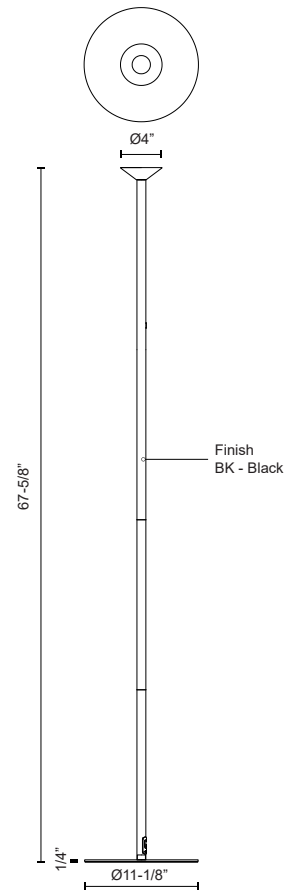

VALOR FL12168

LAMPS

PROJECT

SPECIFICATION DETAILS

Fixture Dimensions	D4" x H78-1/8"
Light Source	LED
Wattage	15W
Total Lumens	1250lm
Delivered Lumens	930lm*
Voltage	120V
Color Temperature	3000K
CRI (Ra)	90CRI
Optional Color Temps	2700K - 5000K Available, Minimum Order Quantities Apply
LED Rated Life	50,000 hours
Dimming	Touch dimmer
Glass Details	Clear Glass
Shade Details	Aluminum Shade
Wire Length	72"
Wire Type	Black Wire
Location	Dry
Illumination Direction	Up
Base Dimensions	D11-1/8" x H1/4"
Material	Aluminum + Steel
Paint Finish	BK01

* For custom options, consult factory for details.

* For warranty information, please visit www.kuzcolighting.com/warranty

DESCRIPTION

Valor is a fresh take on a classic torchiere style lamp. Providing ample upwards illumination without the heat, this LED spotlight lamp will create stunning ambiance in any space. Available in our signature Matte Black finish.

- Mini upward facing triangular shade
- Up light only
- Easy on/off tap switch
- Perfect for living rooms, bedrooms, and more
- Matte Black finish

KUZCO

CANADA: 19054 28TH AVENUE - SURREY, BC V3Z 6M3

USA: 3035 E. LONE MOUNTAIN ROAD - LAS VEGAS, NV 89081

WWW.KUZCOLIGHTING.COM

© 2024 KUZCO LIGHTING. ALL RIGHTS RESERVED.

COMMENT