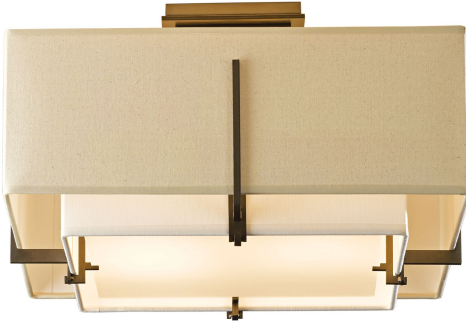

HUBBARDTON FORGE.

PRODUCT SPECIFICATIONS

*Image shown may not reflect your configured options

Exos Square Small Double Shade Semi-Flush

Base Item #126507

Configured Item #126507-1096

126507-SKT-07-SF1205-SA1605

FINISH

Dark Smoke - 07

OUTER SHADE

Natural Linen

SHADE

Natural Anna

LAMPING

Incandescent

SHADE

Natural Linen
Doeskin Suede
Terra Suede
Eclipse
Flax
Natural Anna

LAMPING

Incandescent

SPECIFICATIONS

Exos Square Small Double Shade Semi-Flush

Base Item #: 126507

Configured Item #: 126507-1096