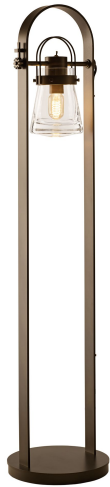

### Erlenmeyer Floor Lamp

**Base Item #247810**  
**Configured Item #247810-1002**  
 247810-SKT-07-ZM0467

**FINISH**  
 Dark Smoke - 07

**GLASS**  
 Clear Glass (ZM)

**LAMPING**  
 Incandescent

#### FINISH

Mahogany - 03  
 Bronze - 05  
 Dark Smoke - 07  
 Burnished Steel - 08  
 Black - 10  
 Natural Iron - 20  
 Vintage Platinum - 82  
 Soft Gold - 84

#### Erlenmeyer Floor Lamp

Base Item #: 247810  
 Configured Item #: 247810-1002  
 247810-SKT-07-ZM0467

Floor lamp.

- Handcrafted to order by skilled artisans in Vermont, USA
- Lifetime Limited Warranty when installed in residential setting